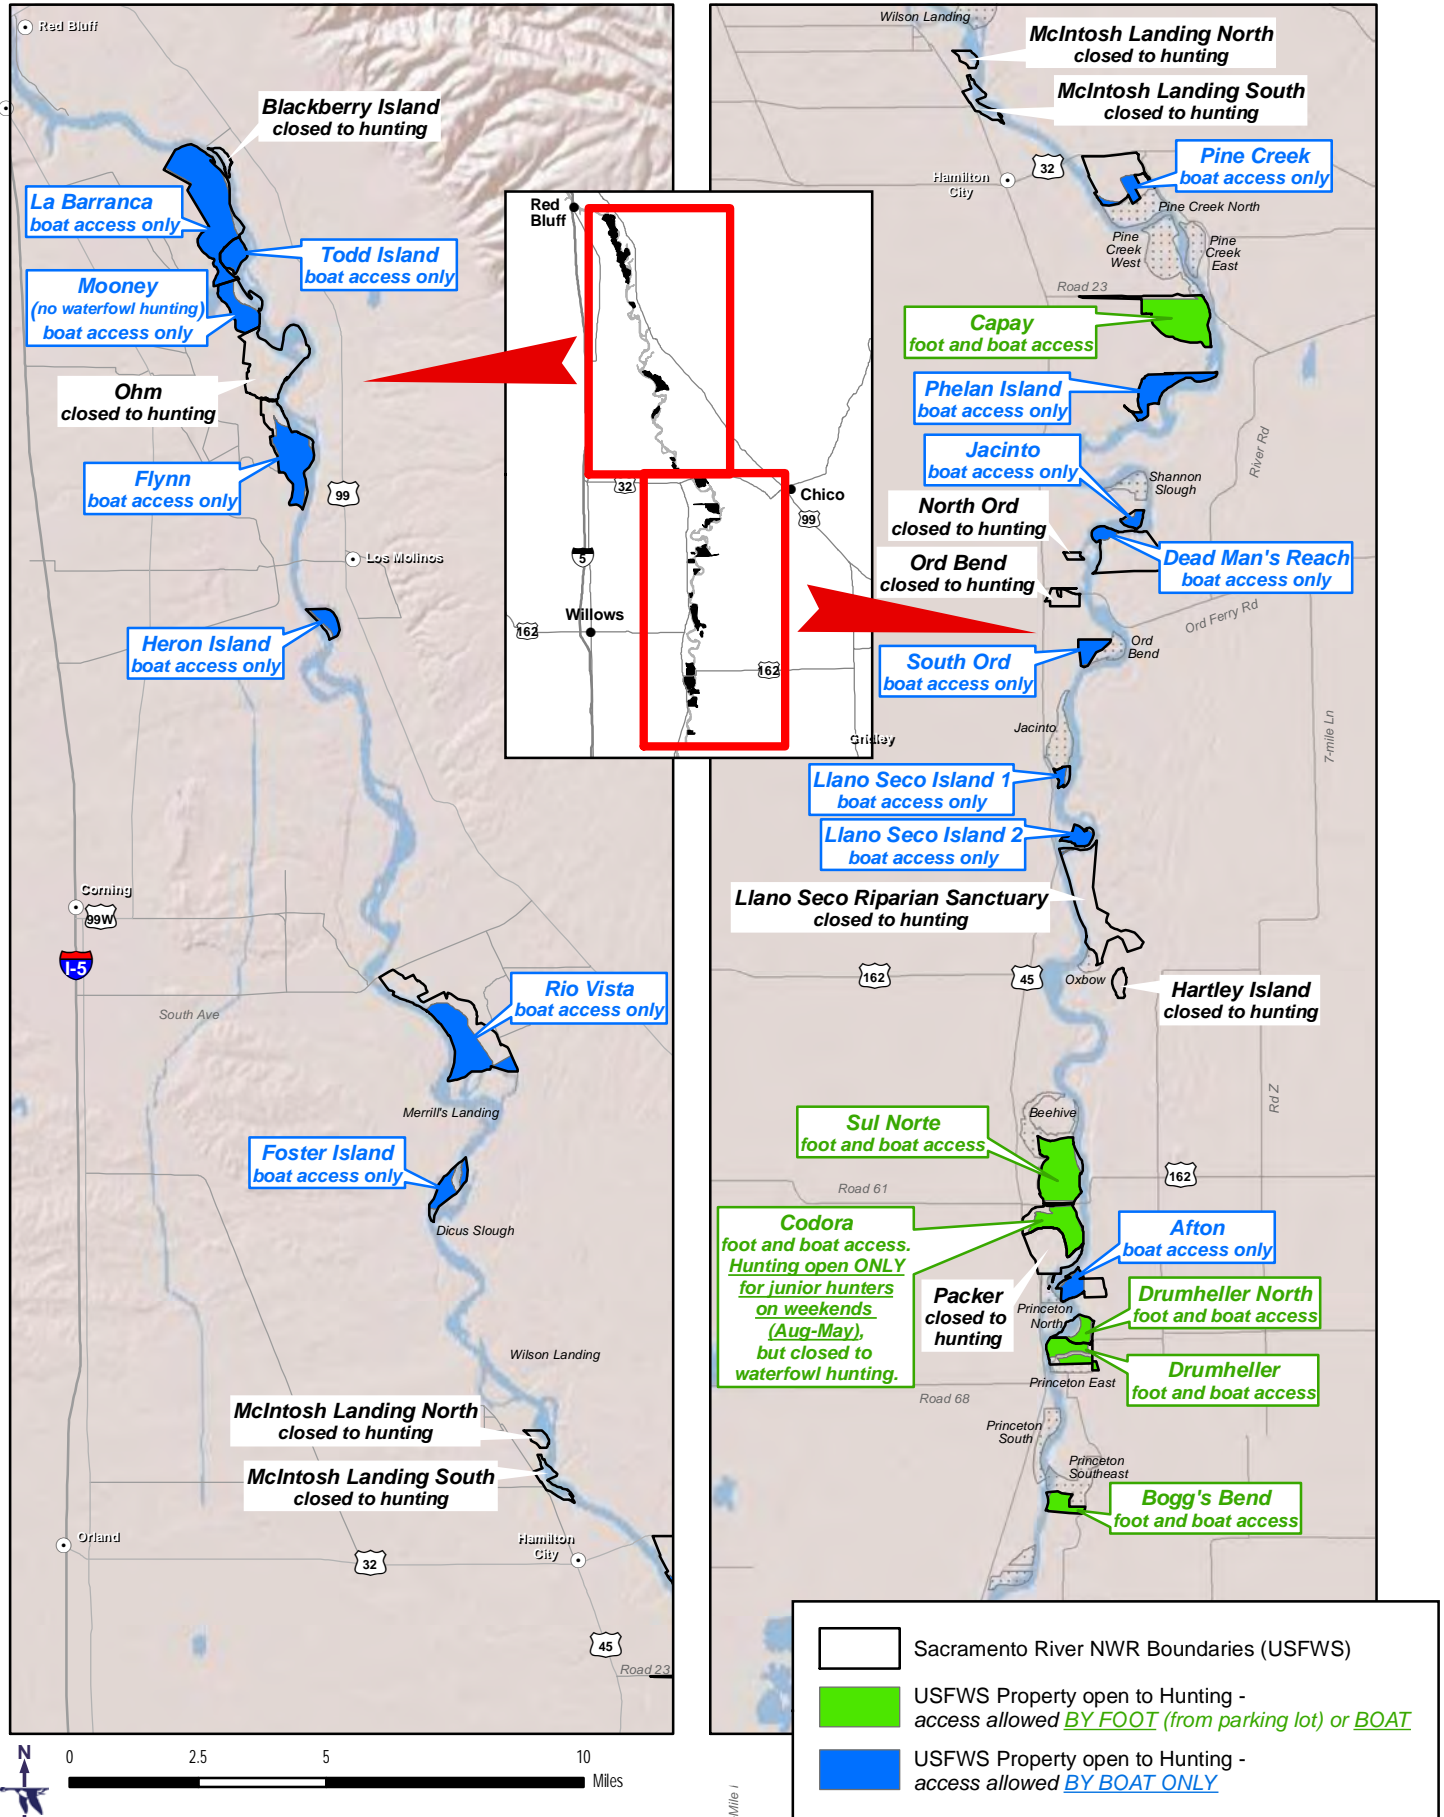

U.S. Fish & Wildlife Service

Sacramento River National Wildlife Refuge

General Hunting* Access Map

* PLEASE FOLLOW ALL REGULATIONS.

Find specific regulations for each Refuge Unit on this webpage: www.fws.gov/refuge/SacramentoRiver/visit/visitoractivities.html
Click on the Unit names in the table to view their brochures.