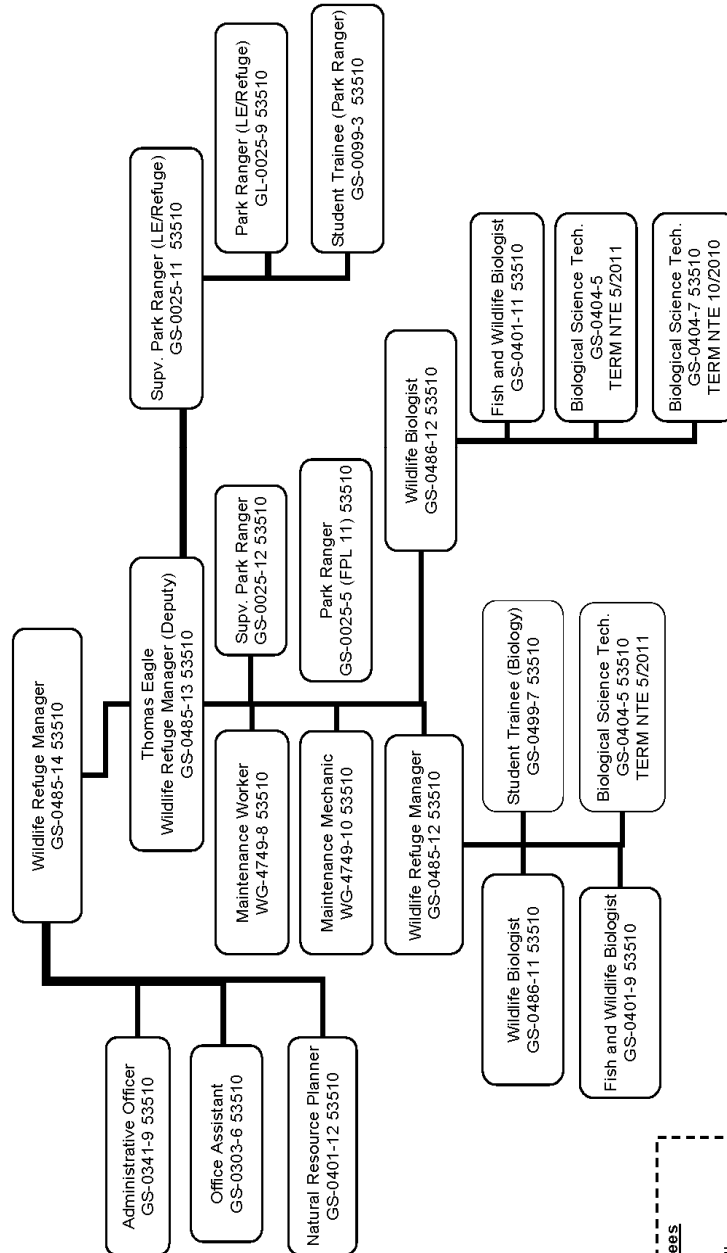

Appendix E

Erin Victory/TCI

Nomans Land Island's southern shore

Staffing Chart

Eastern Massachusetts National Wildlife Refuge Complex

(Assabet River, Great Meadows, Mashpee, Massasoit, Monomoy, Nantucket, Nomans Land Island, and Oxbow NWRs)

Staffing Chart

***Temporary Employees**
 2 GS-5 Bio-Techs
 *Trainee, term, and other temporary employees are not permanently funded and the number of these positions is subject to funding levels.