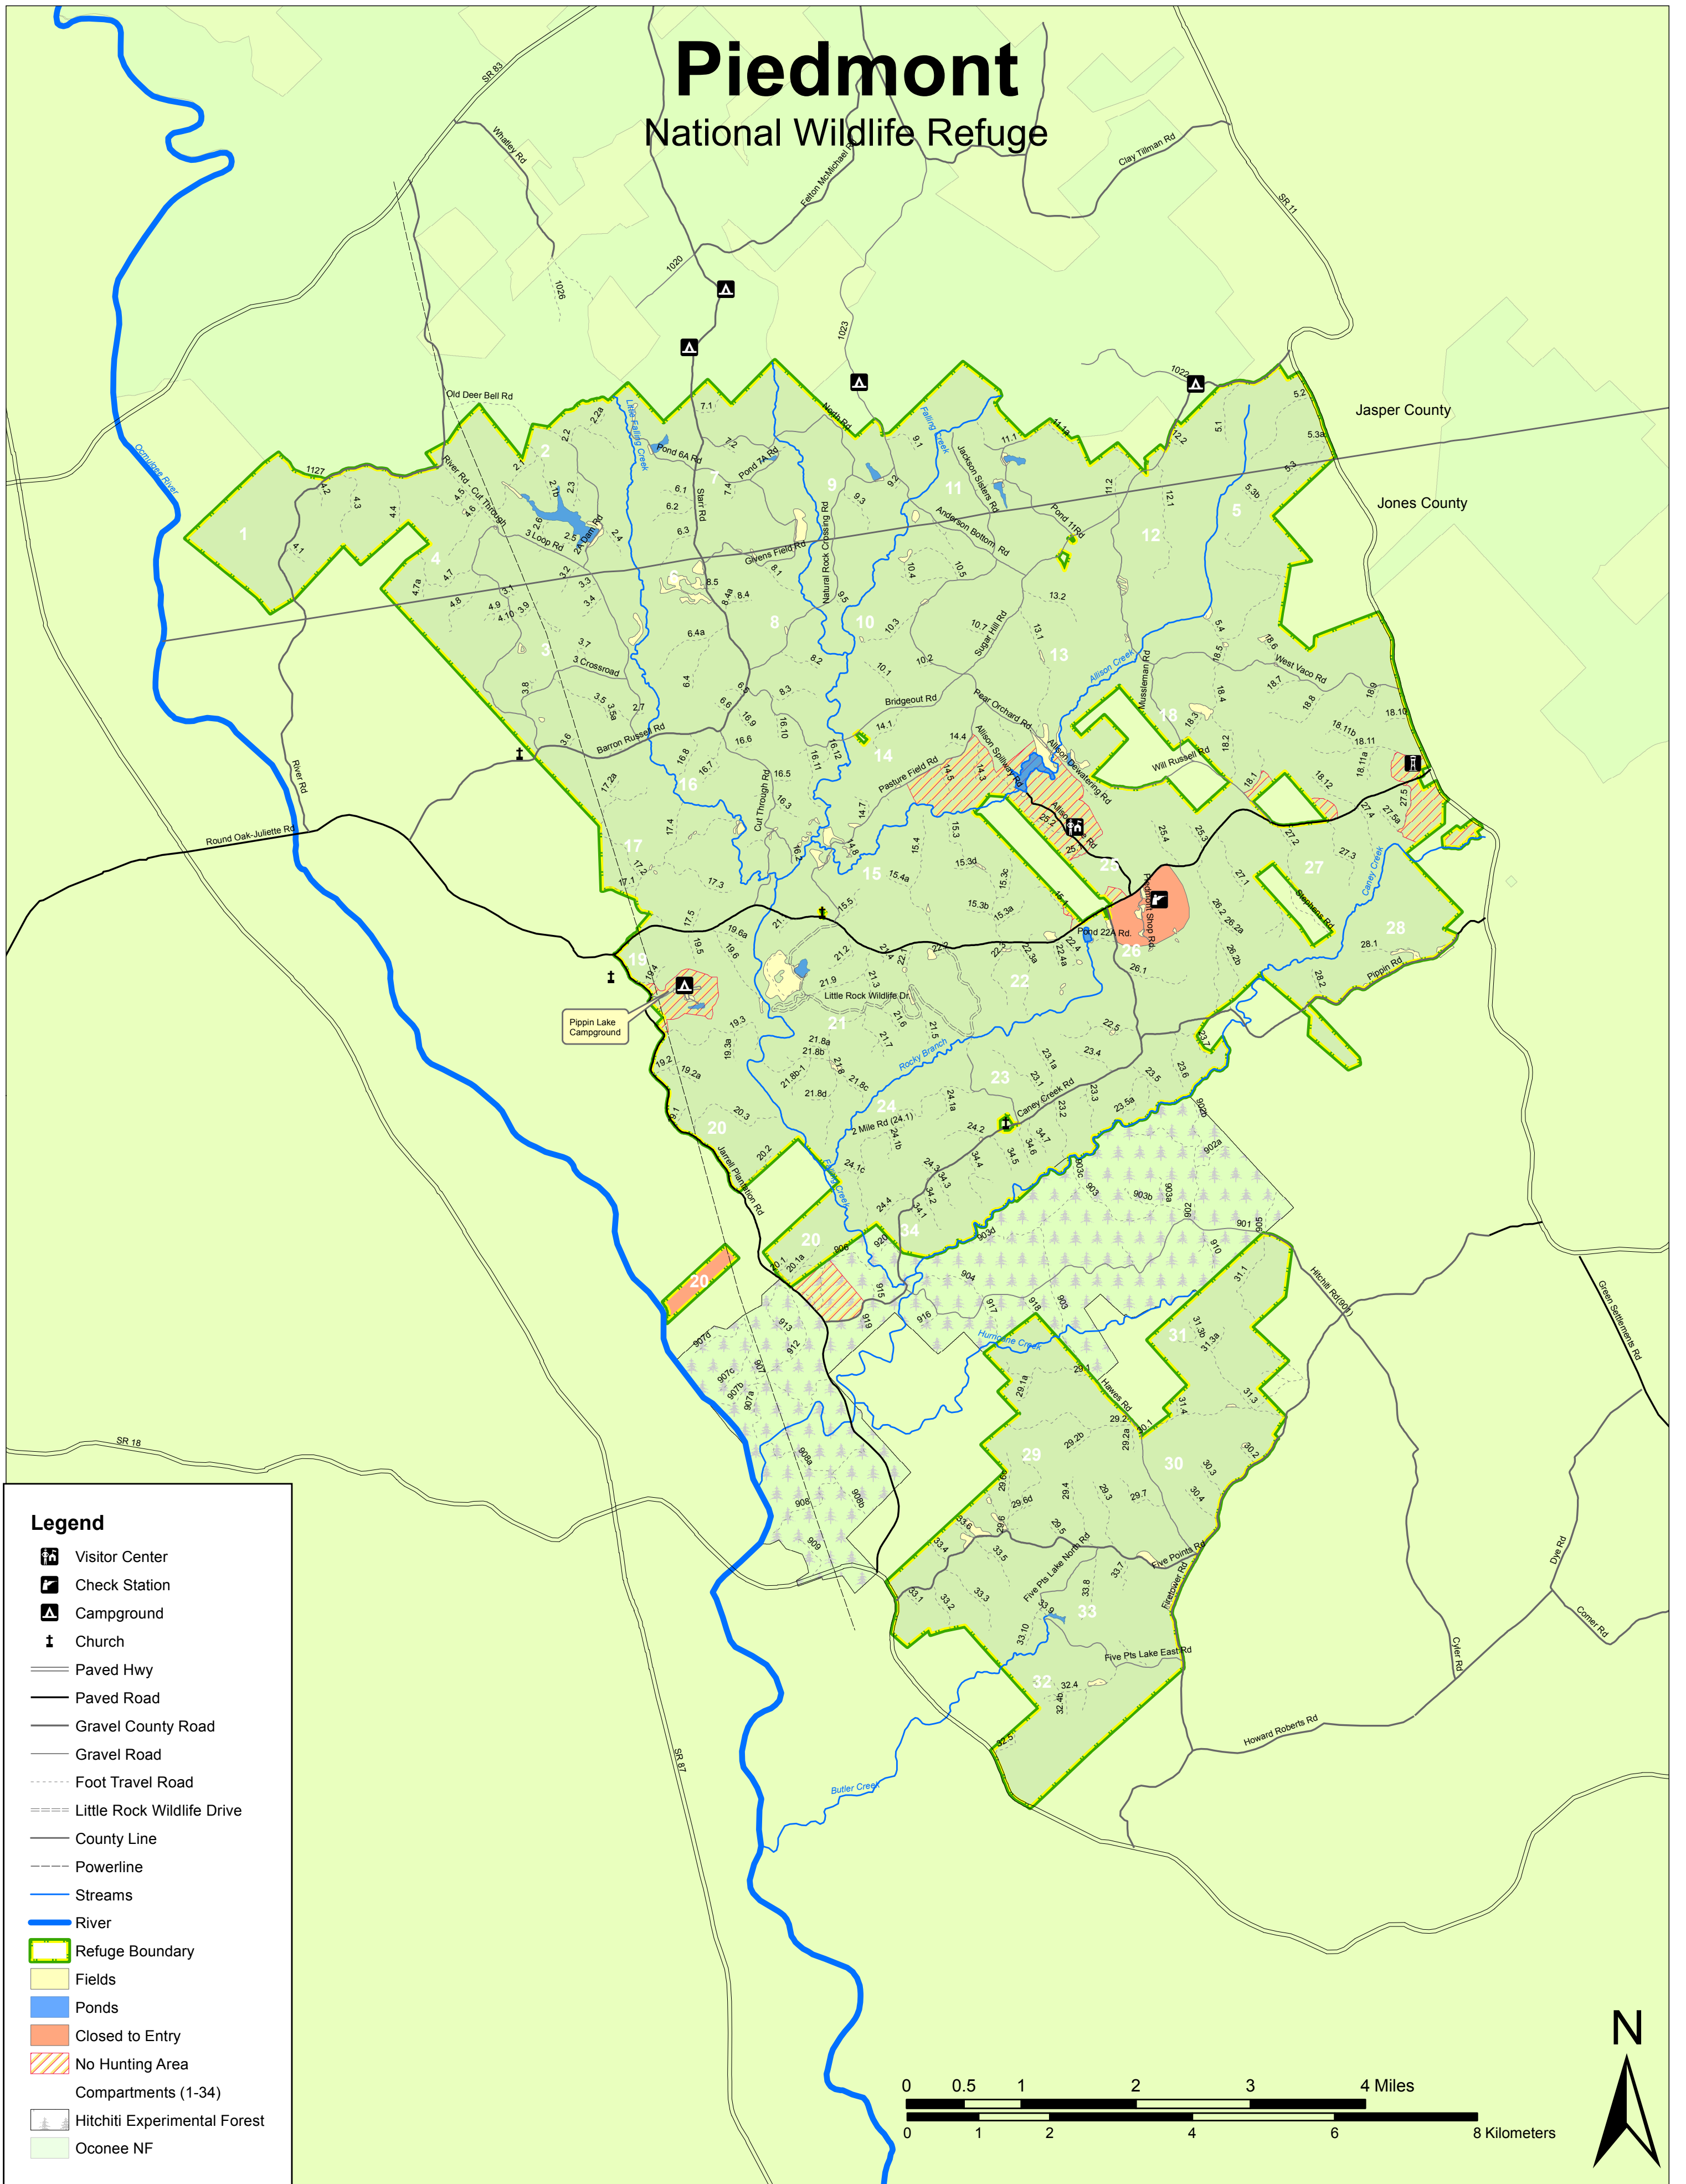

Piedmont National Wildlife Refuge

Legend

- Visitor Center
- Check Station
- Campground
- Church
- Paved Hwy
- Paved Road
- Gravel County Road
- Gravel Road
- Foot Travel Road
- Little Rock Wildlife Drive
- County Line
- Powerline
- Streams
- River
- Refuge Boundary
- Fields
- Ponds
- Closed to Entry
- No Hunting Area
- Compartments (1-34)
- Hitchiti Experimental Forest
- Oconee NF