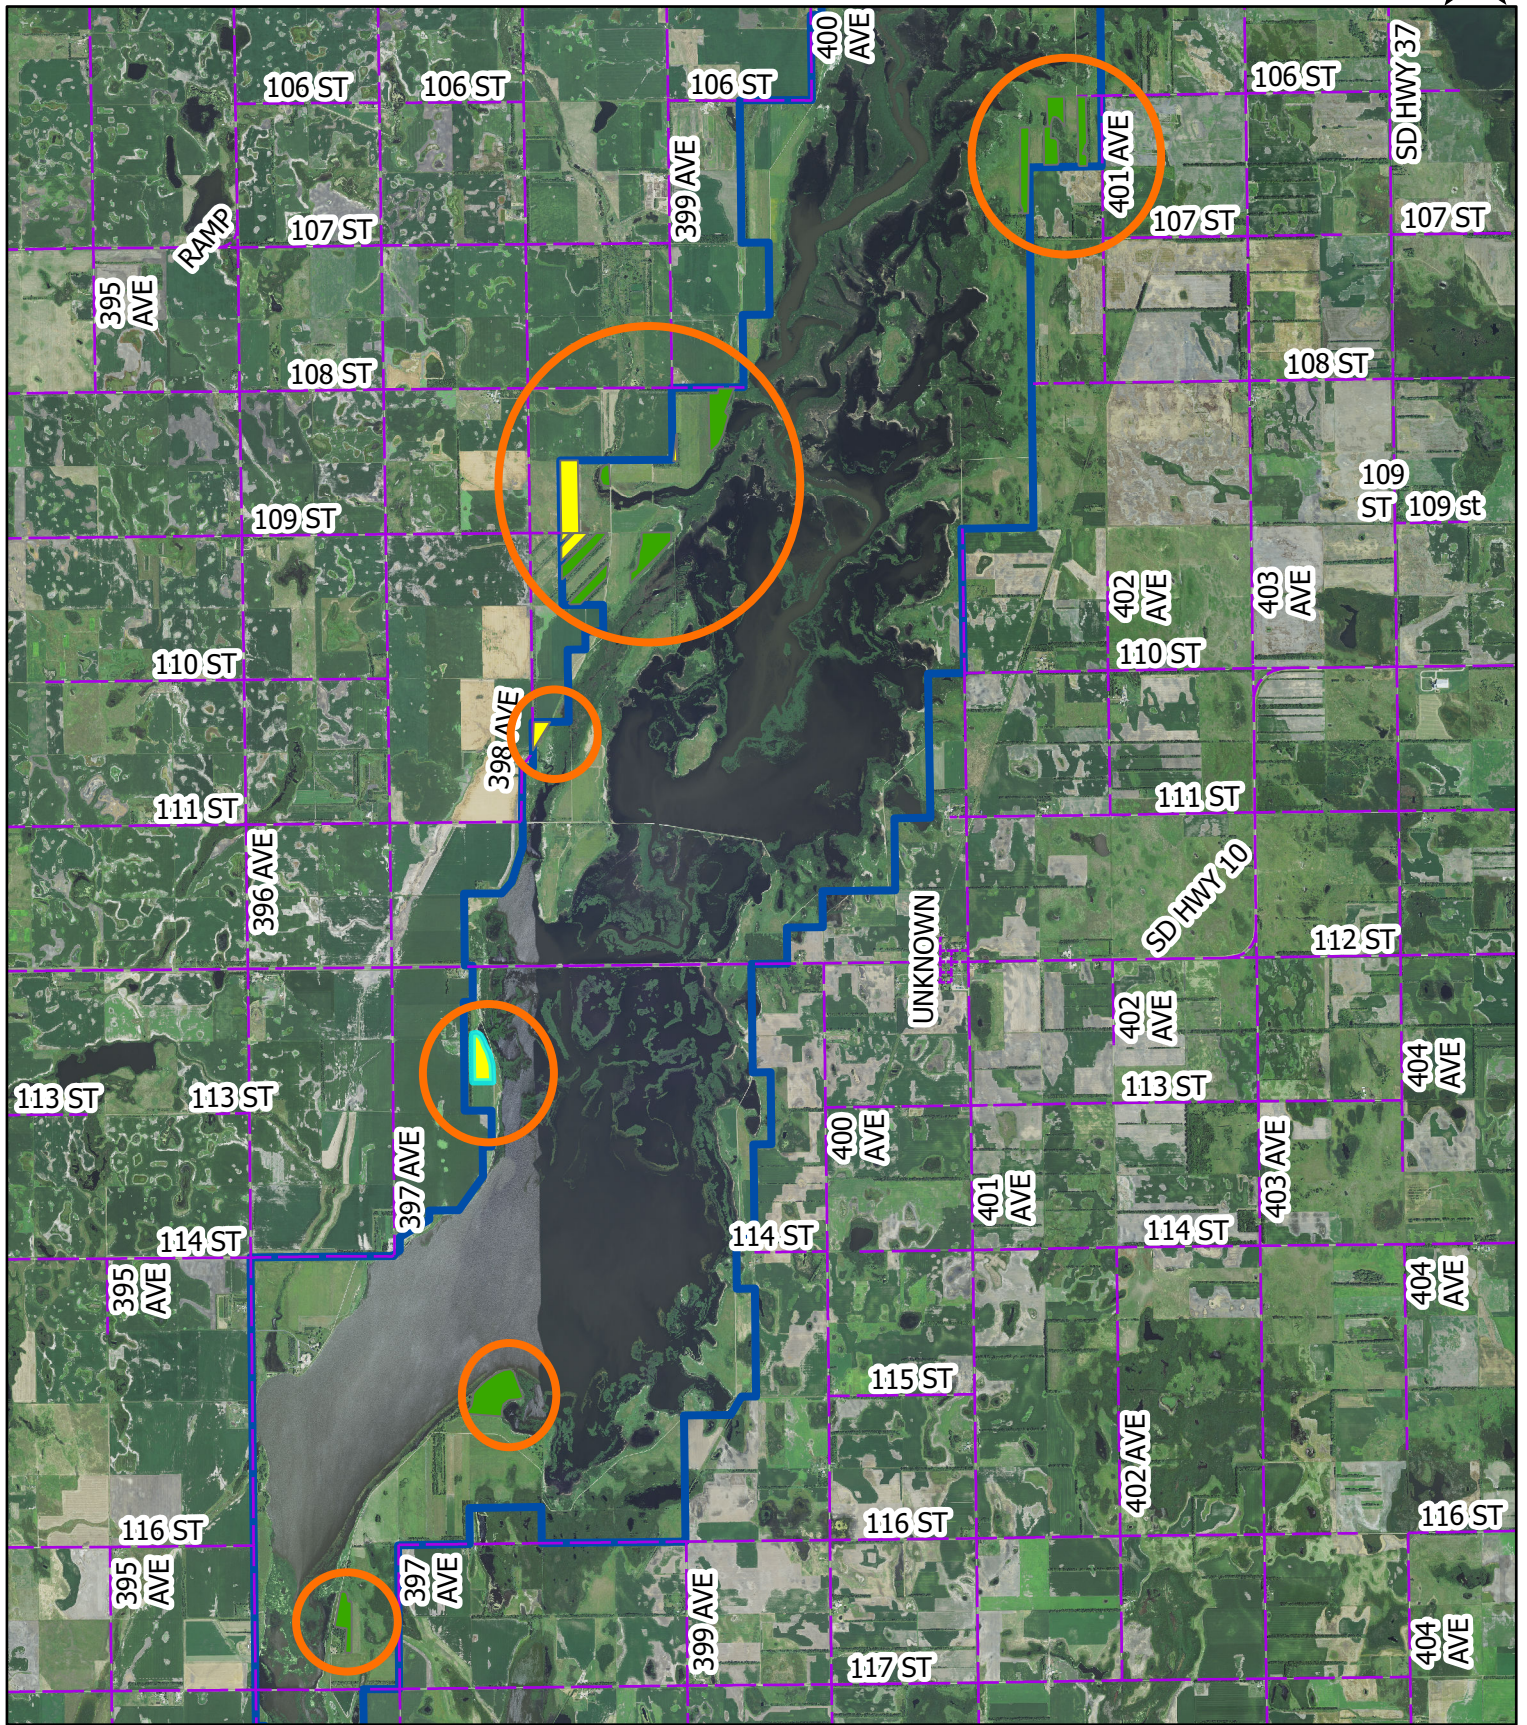

Sand Lake NWR Crop Map 2024

2024 Refuge Crop

-  Beans
-  Corn
-  Township Gravel Roads
-  Refuge Boundary
-  Section Lines (PLS TRS)