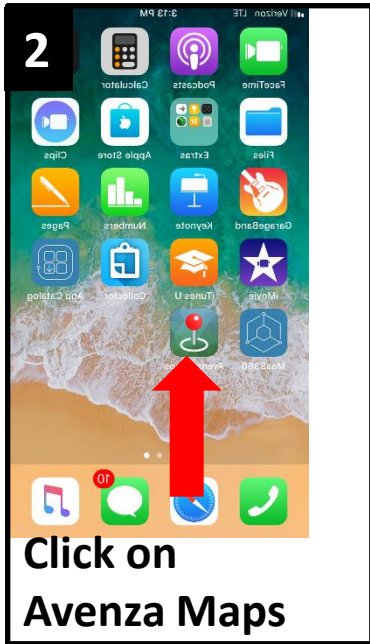

# Download the GLACIAL RIDGE NWR HUNT MAP onto your smartphone and use it as a GPS. Know exactly where you're at on the Refuge!

**1** Search and download Avenza Maps through the App Store or Google Play (free app)

**6** Now allow the program access to your camera and scan the QR Code.