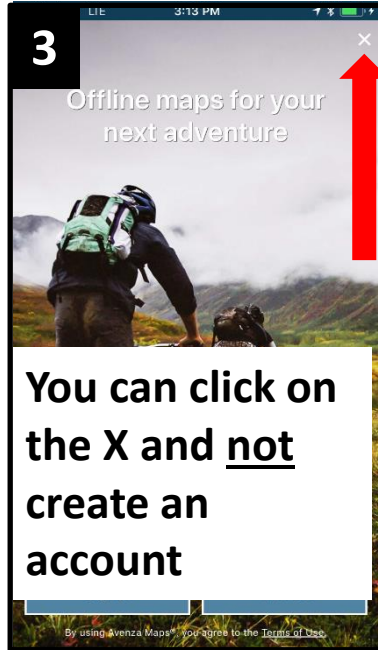

# Download the GLACIAL RIDGE NWR HUNT MAP onto your smartphone and use it as a GPS. Know exactly where you're at on the Refuge!

**1** Search and download Avenza Maps through the App Store or Google Play (free app)