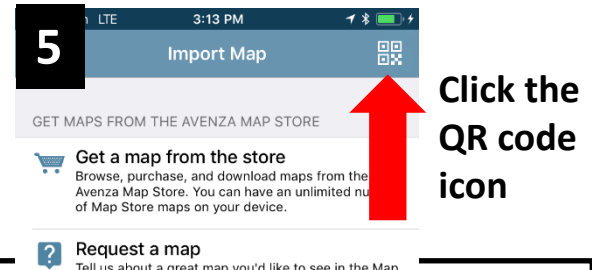

# Download the GLACIAL RIDGE NWR HUNT MAP onto your smartphone and use it as a GPS. Know exactly where you're at on the Refuge!

**1** Search and download Avenza Maps through the App Store or Google Play (free app)

**6** Now allow the program access to your camera and scan the QR Code.