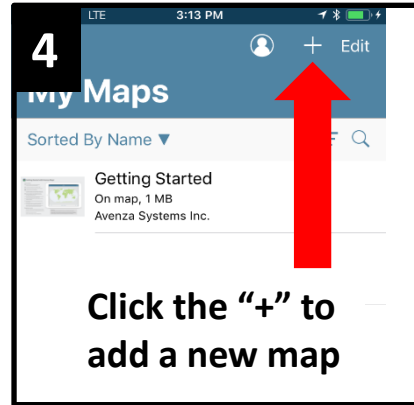

# Download the GLACIAL RIDGE NWR HUNT MAP onto your smartphone and use it as a GPS. Know exactly where you're at on the Refuge!

**1** Search and download Avenza Maps through the App Store or Google Play (free app)

**6** Now allow the program access to your camera and scan the QR Code.