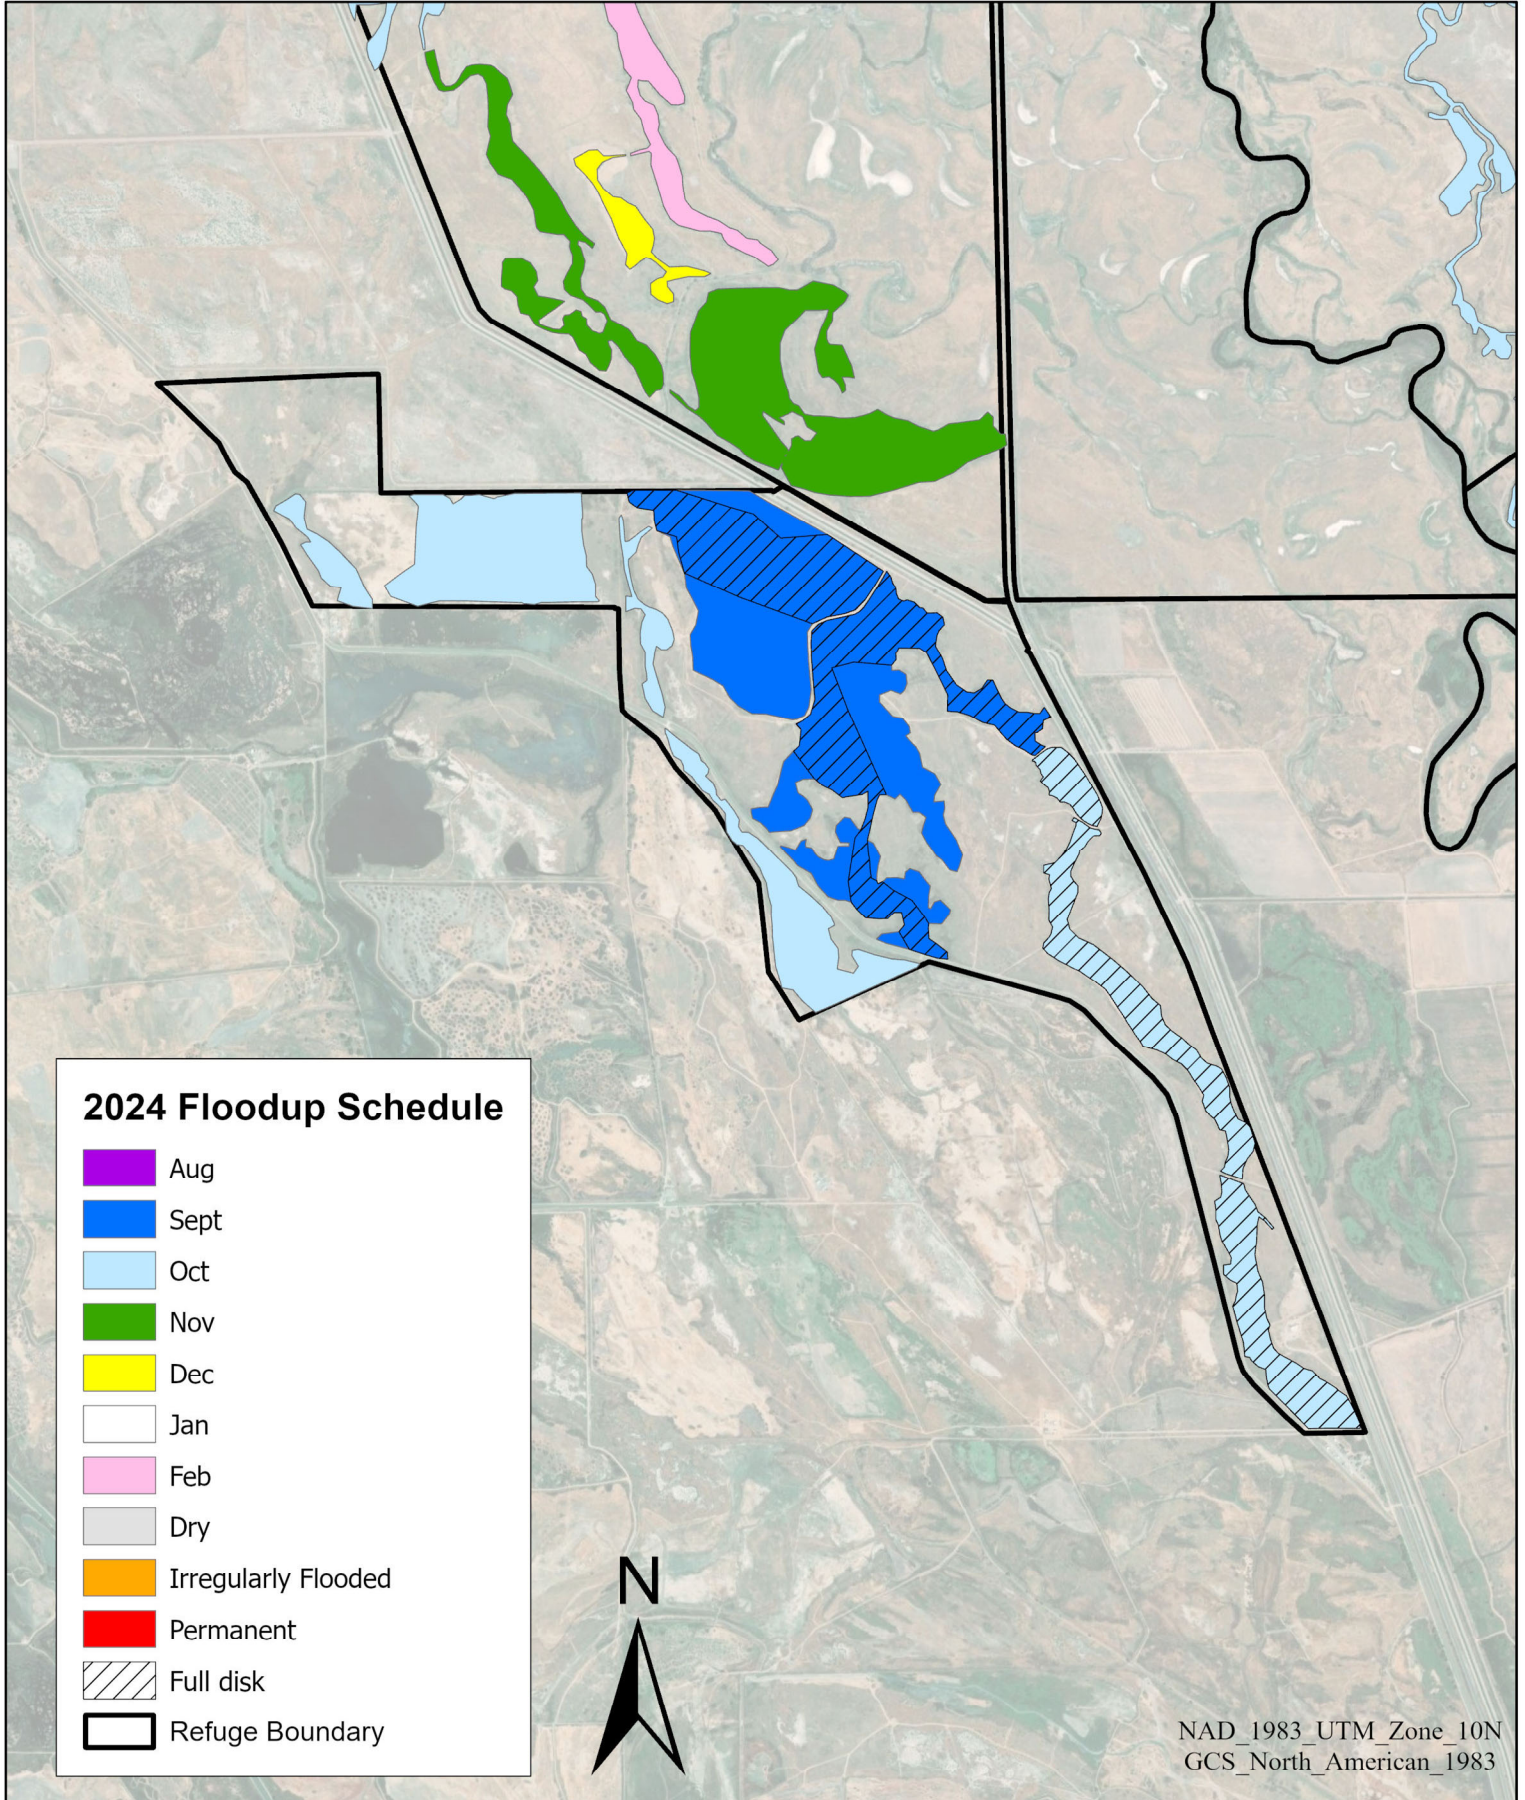

San Luis National Wildlife Refuge- Blue Goose Unit

2024 Floodup Schedule

0 0.5 1 2 Miles