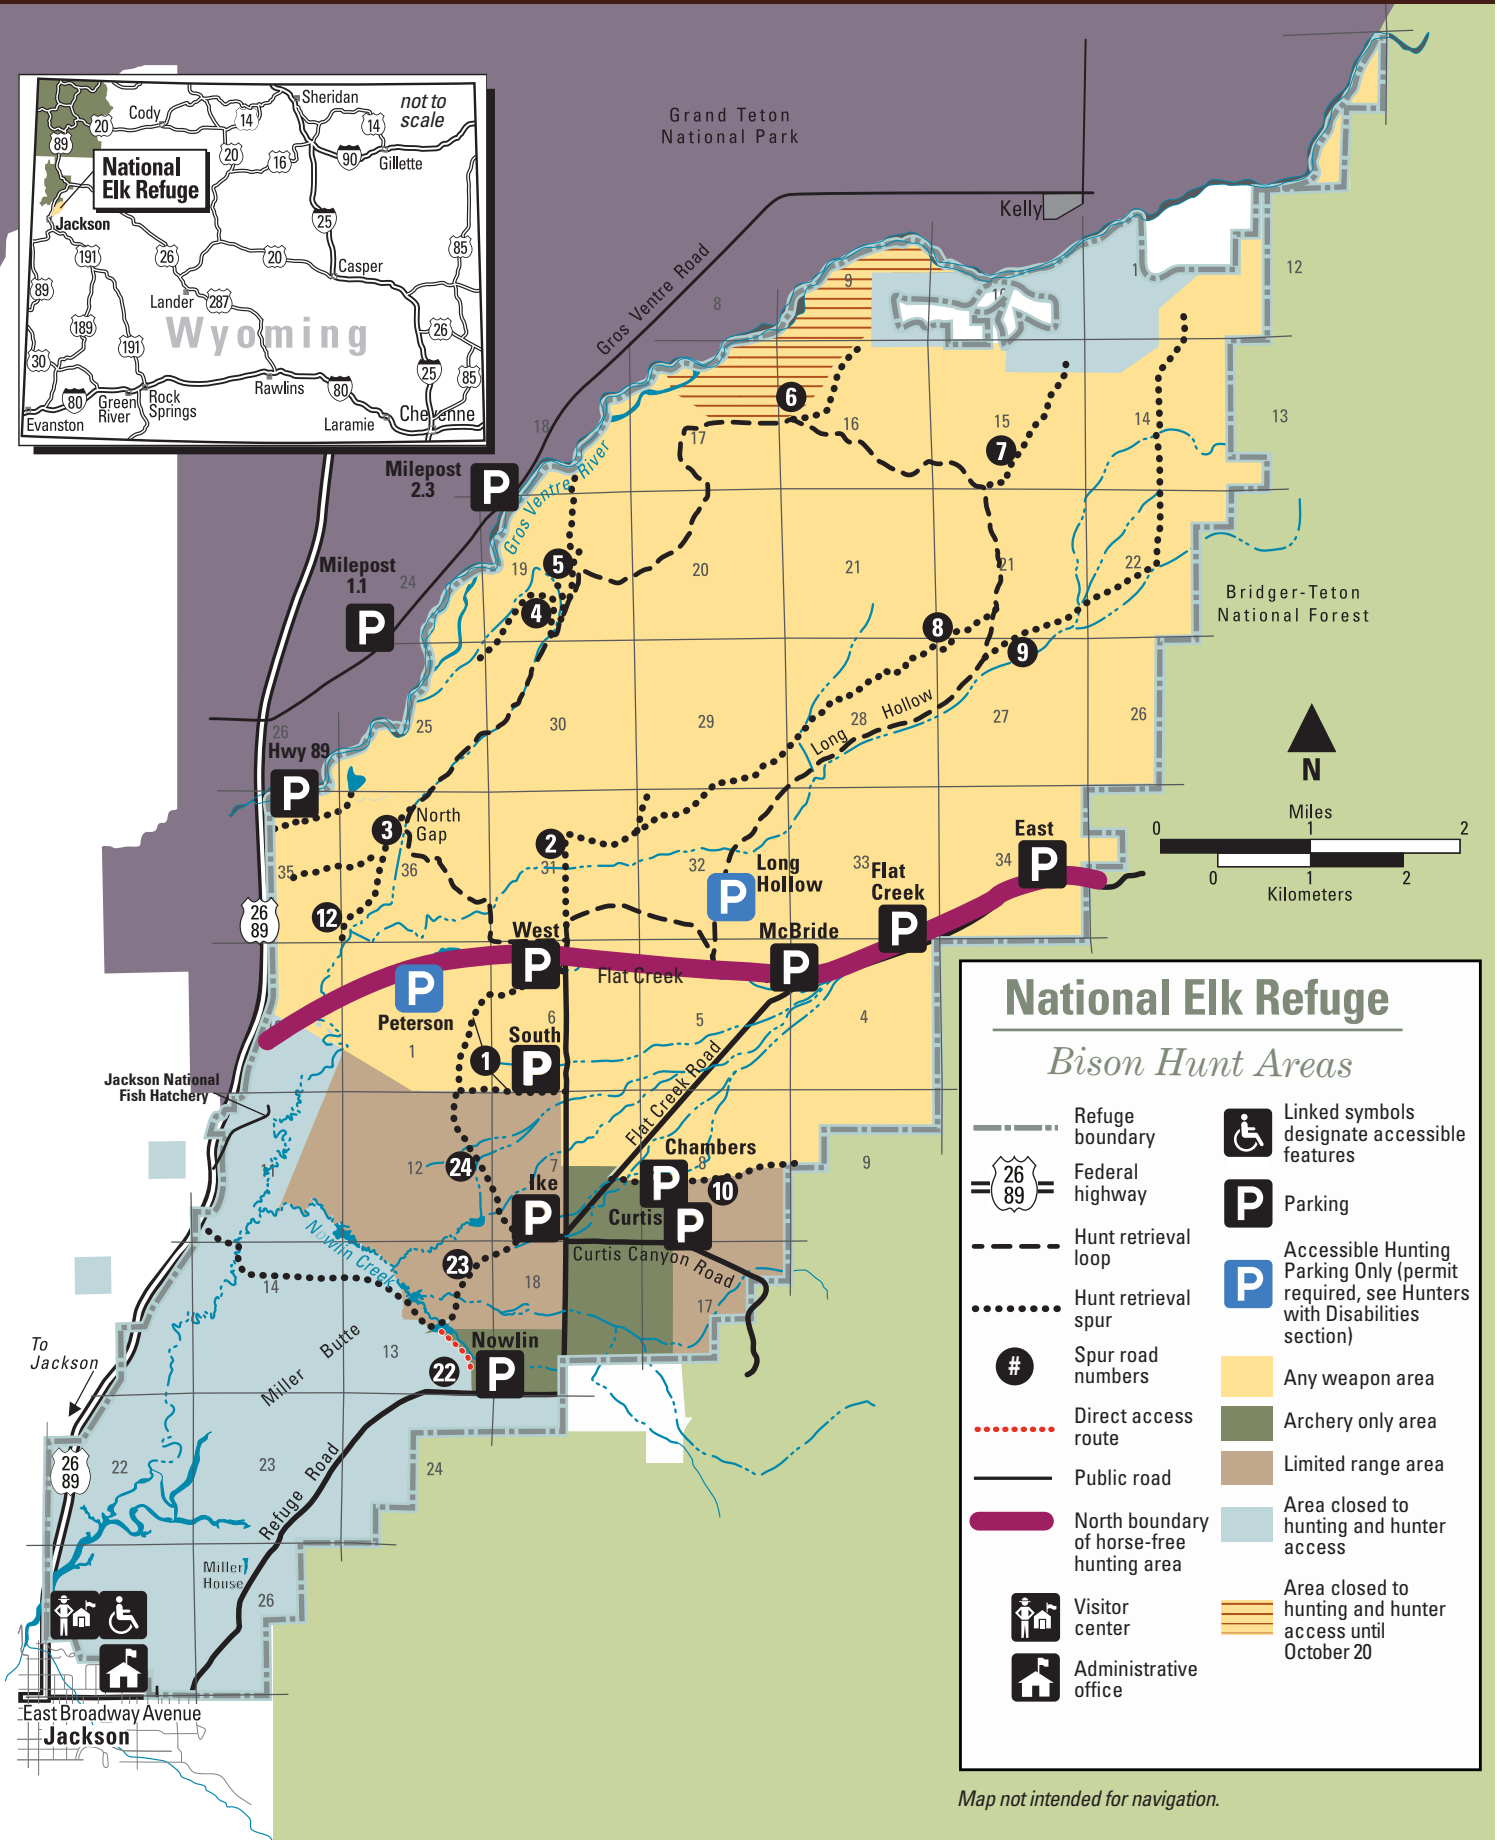

# Bison Hunt Map

## National Elk Refuge

### Bison Hunt Areas

- Refuge boundary
- Federal highway
- Hunt retrieval loop
- Hunt retrieval spur
- Spur road numbers
- Direct access route
- Public road
- North boundary of horse-free hunting area
- Linked symbols designate accessible features
- Parking
- Accessible Hunting Parking Only (permit required, see Hunters with Disabilities section)
- Any weapon area
- Archery only area
- Limited range area
- Area closed to hunting and hunter access
- Area closed to hunting and hunter access until October 20
- Visitor center
- Administrative office

Map not intended for navigation.