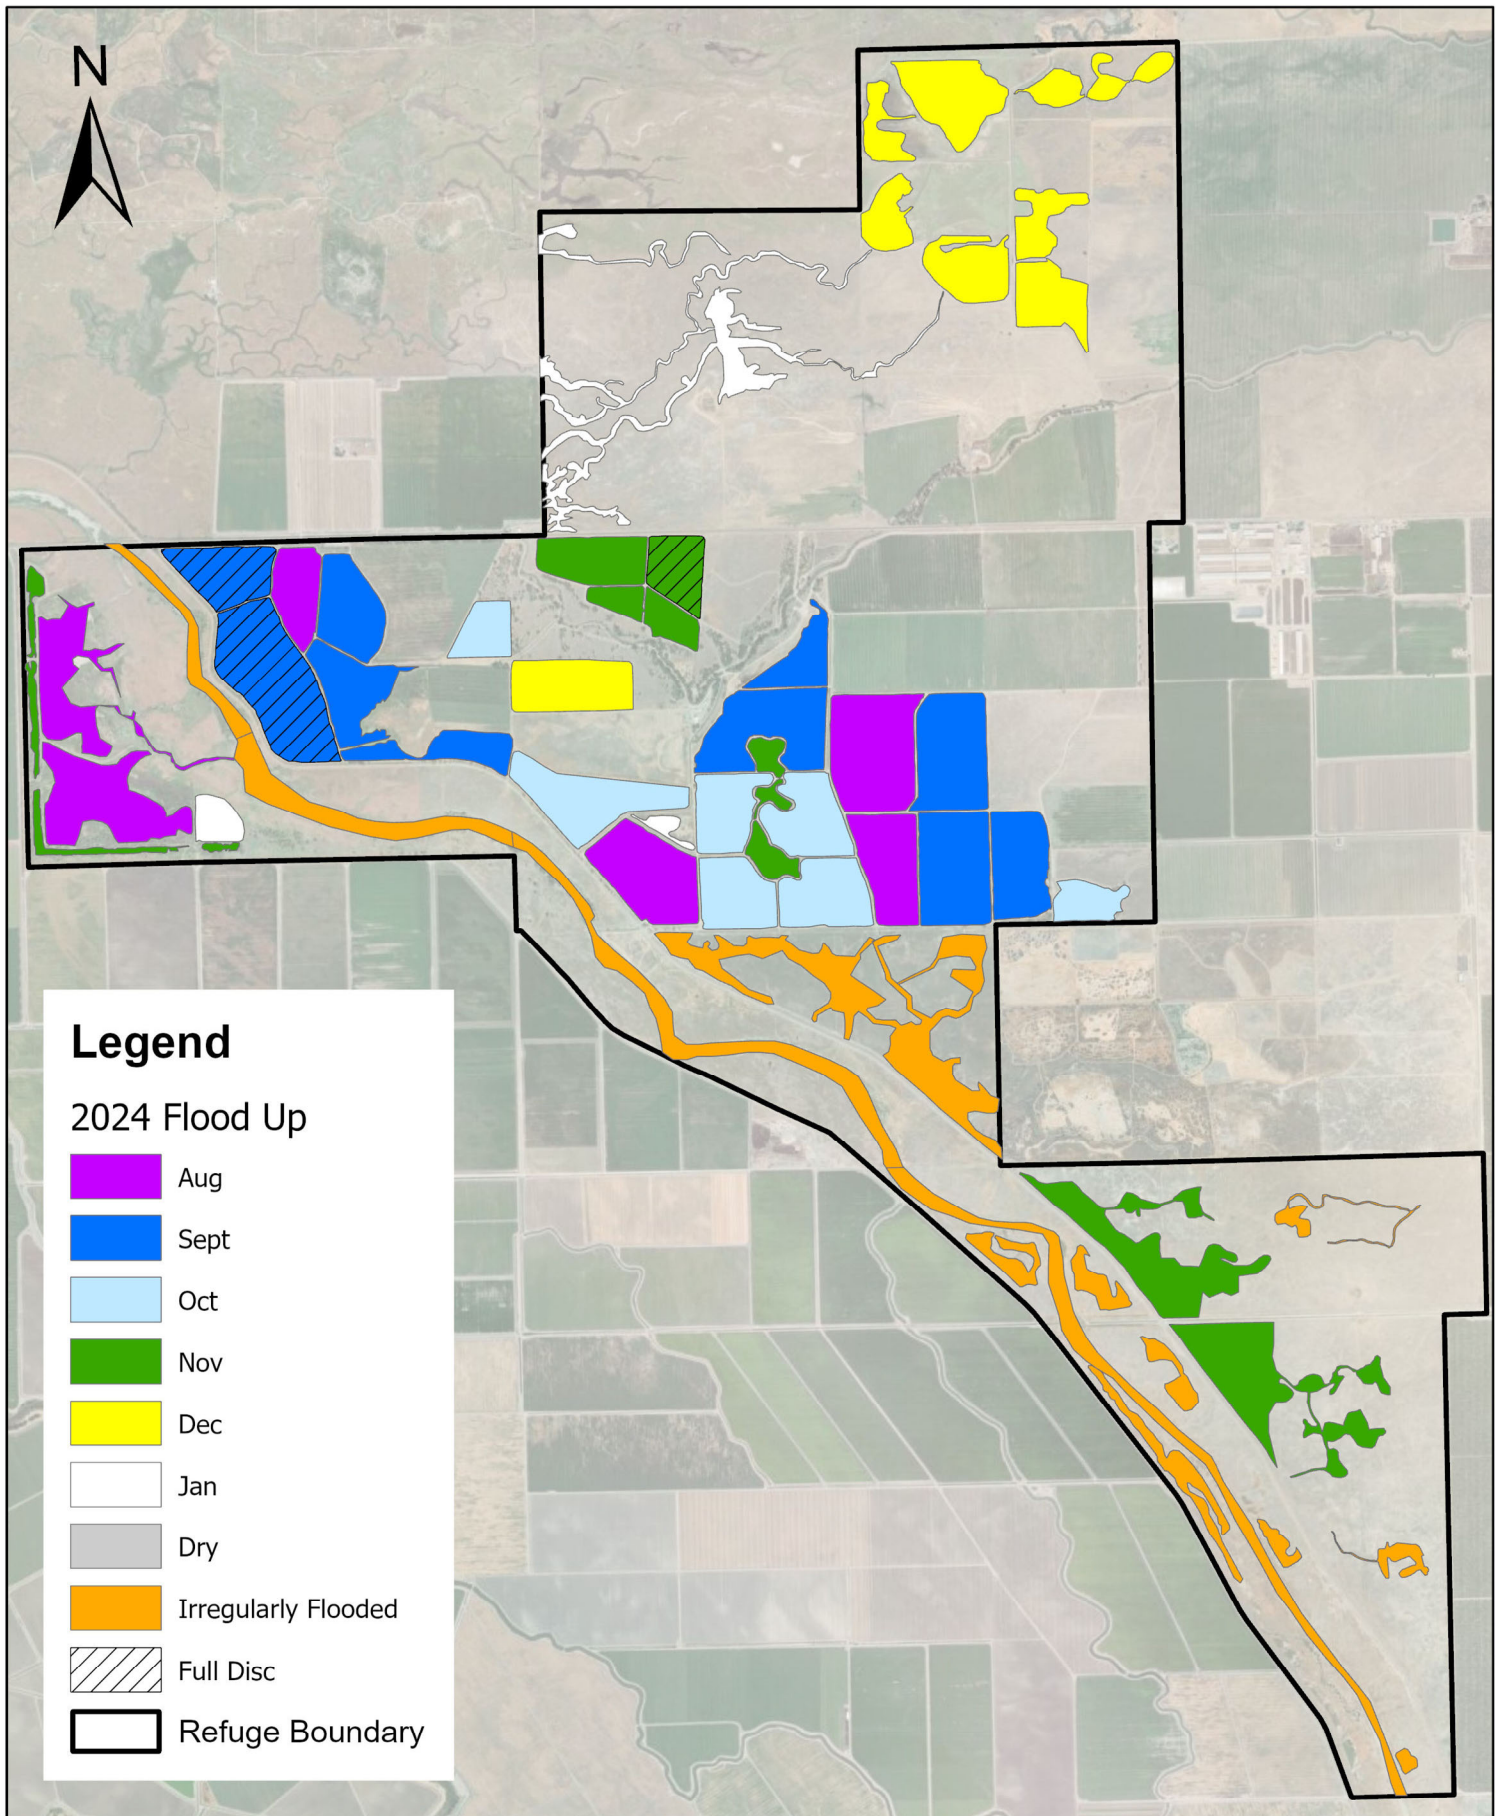

Merced National Wildlife Refuge- Merced Unit

2024 Flood Up Schedule

0 0.5 1 2 Miles