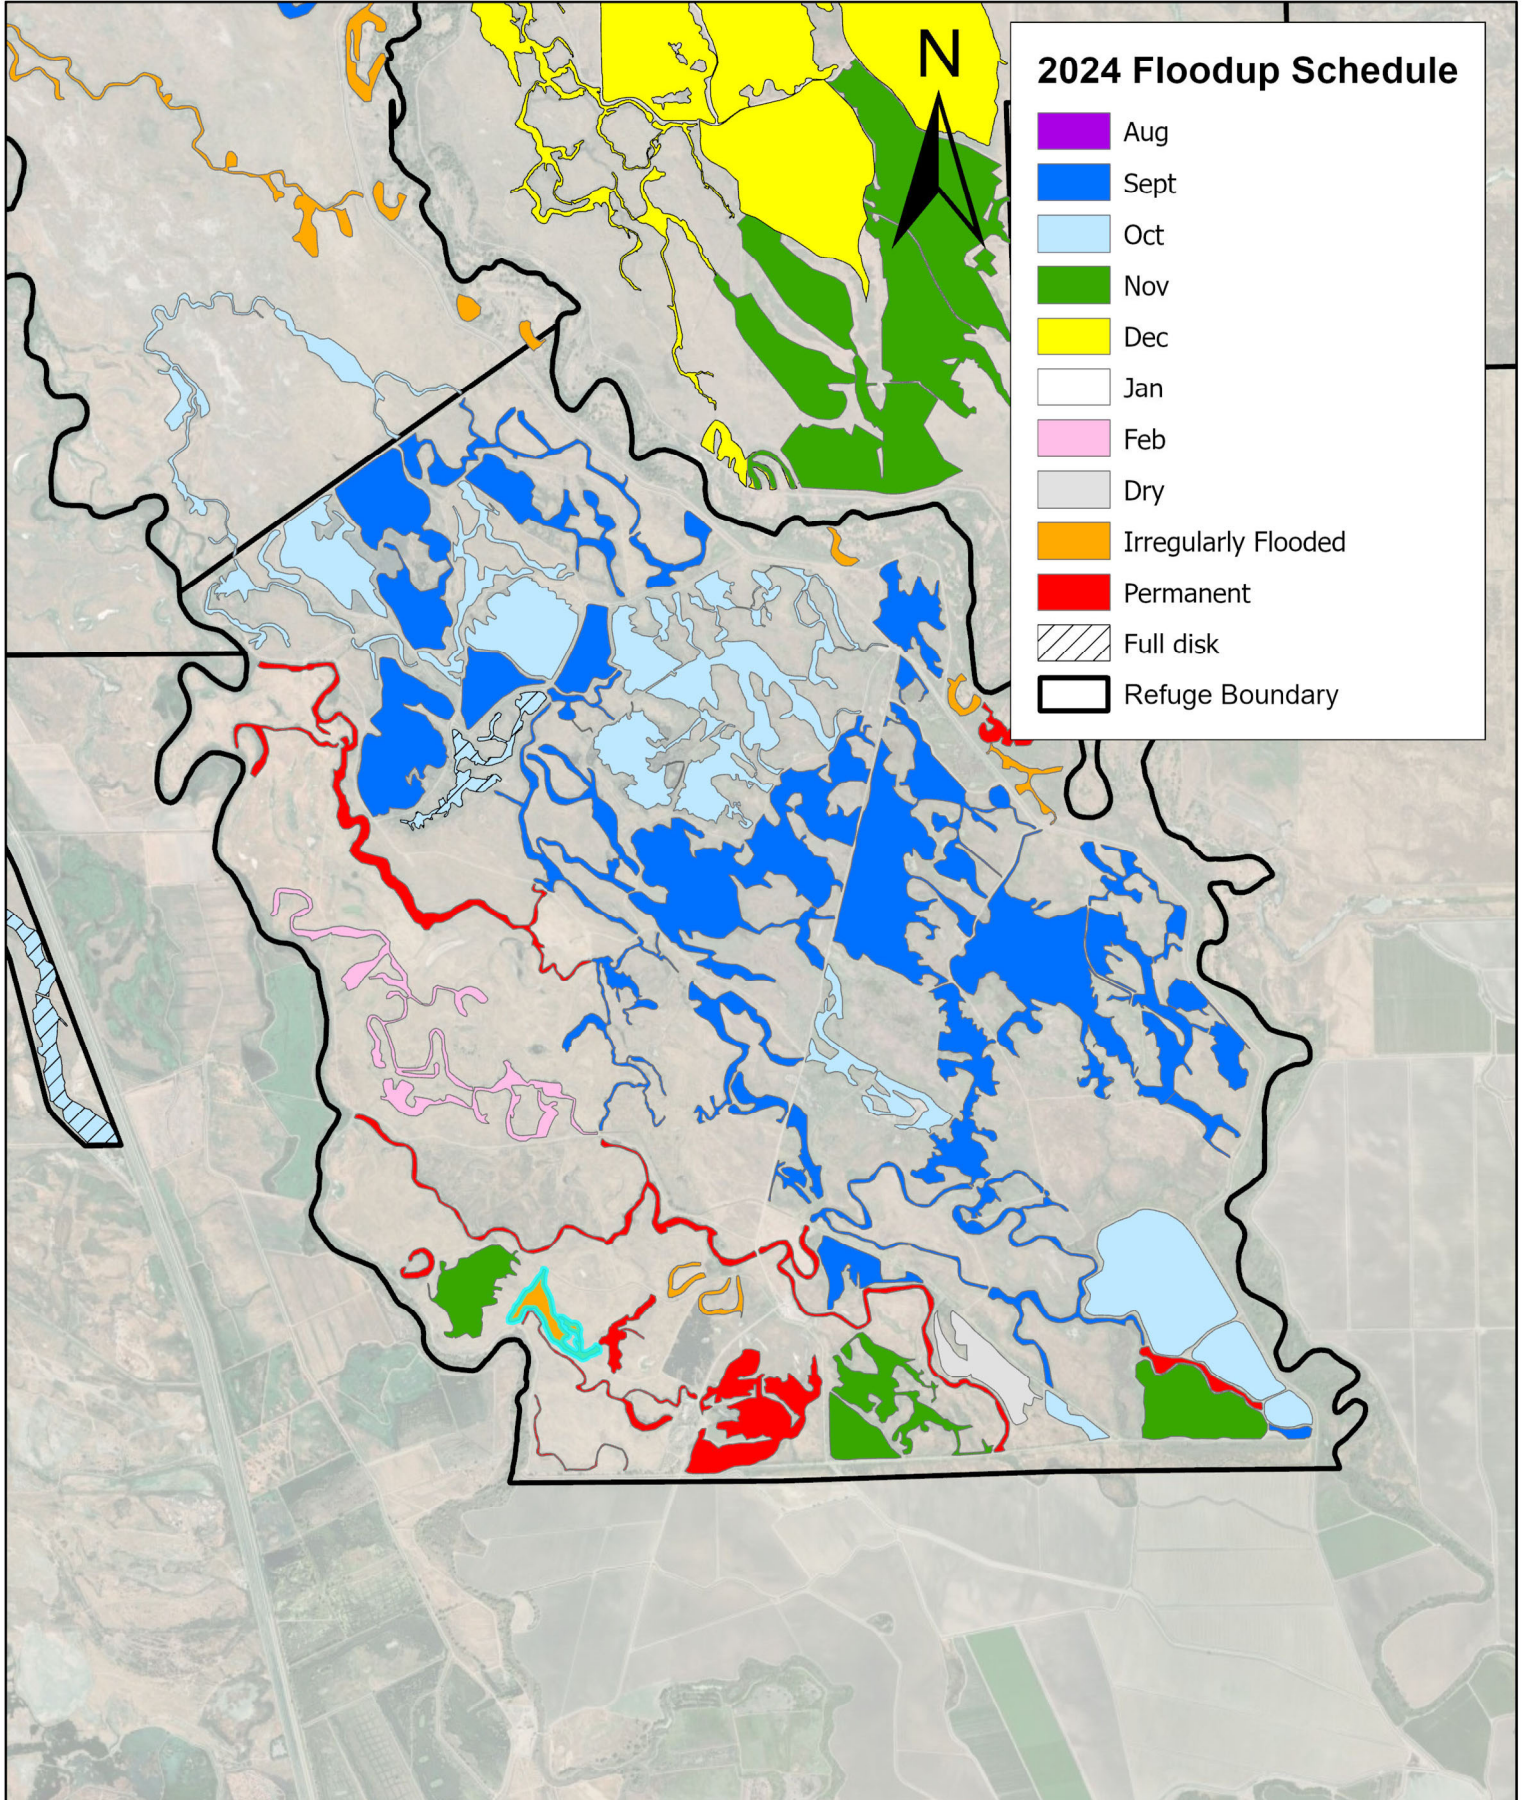

San Luis National Wildlife Refuge- San Luis Unit

2024 Floodup Schedule

0 0.5 1 2 Miles

NAD_1983_UTM_Zone_10N
GCS_North_American_1983