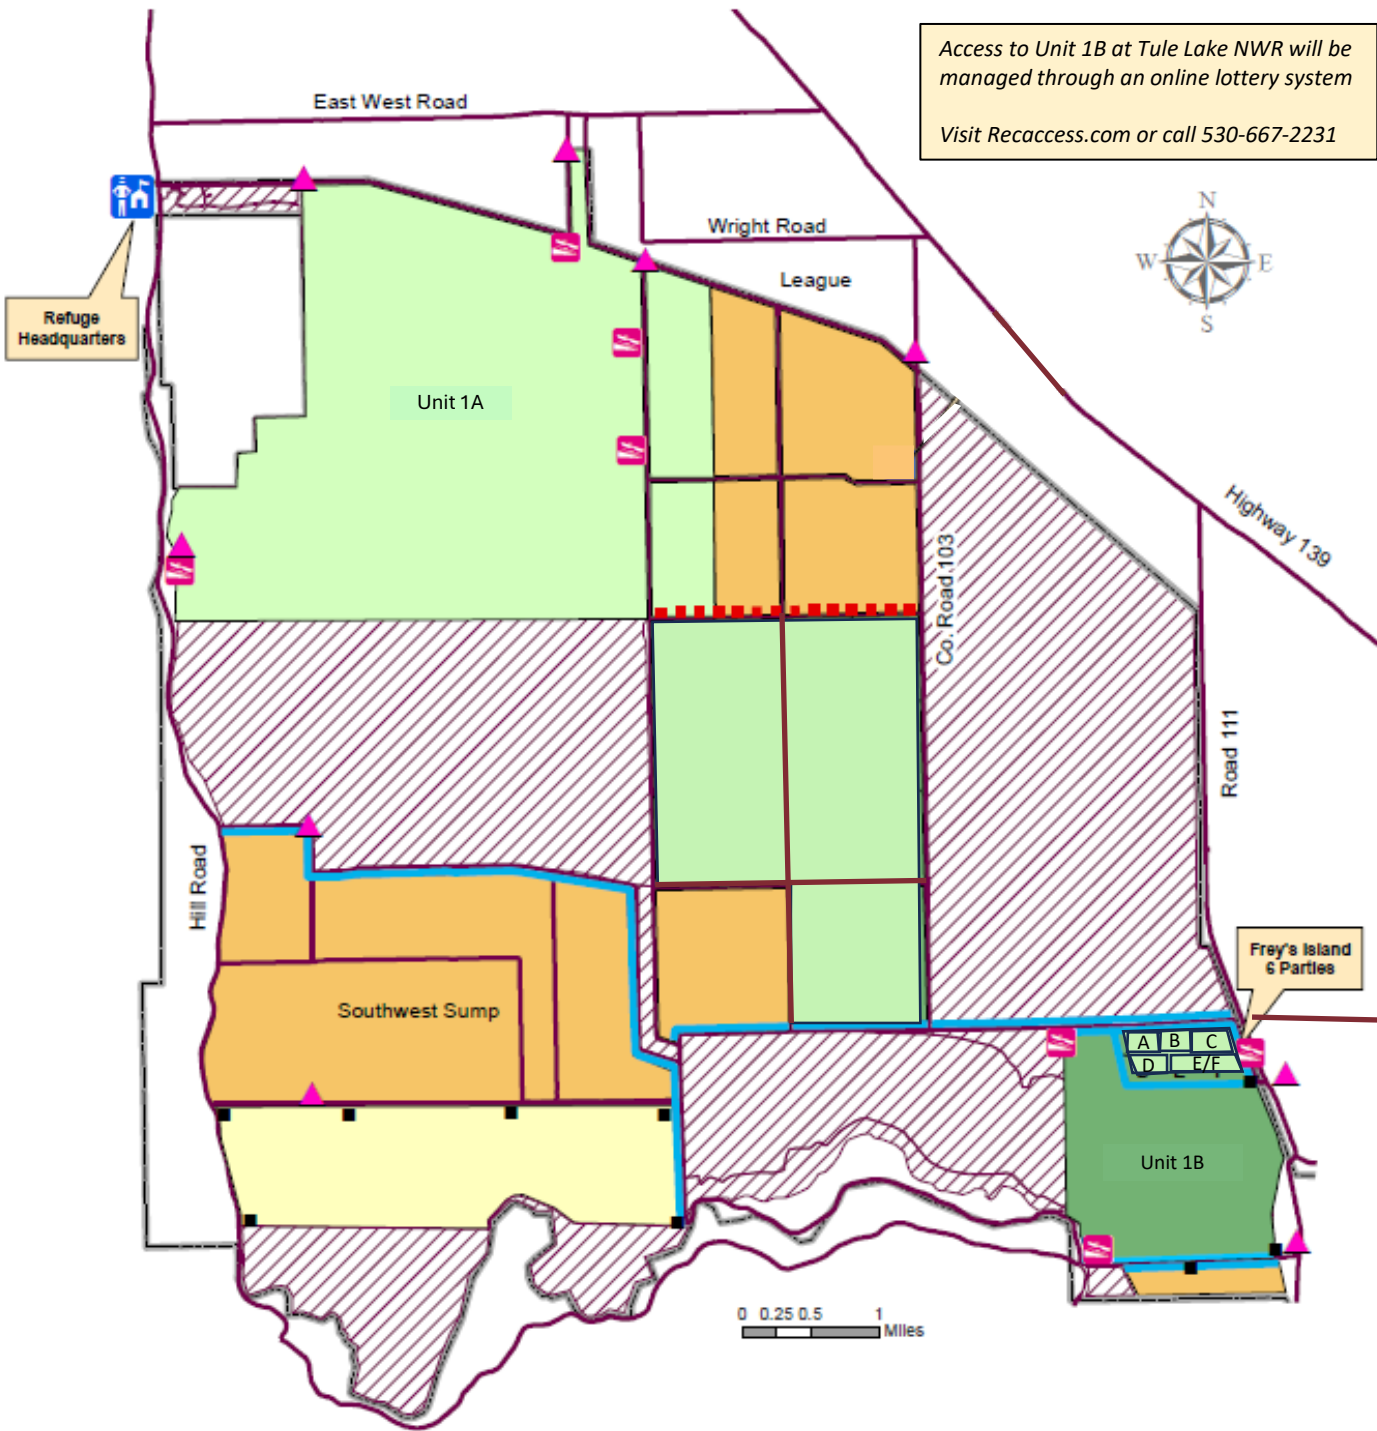

Access to Unit 1B at Tule Lake NWR will be managed through an online lottery system
 Visit Recaccess.com or call 530-667-2231

Tule Lake NWR 2024 Waterfowl & Pheasant Hunting Areas

- Closed to All Hunting
- Waterfowl Hunting Only - Daily Lottery
- Waterfowl Hunting Only - Free Roam
- Waterfowl & Pheasant Hunting - Free Roam
- Pheasant Hunting Only - Free Roam
- Retrieval Zone
- Dike Closed to Hunting
- Boat Launch with Parking
- Designated Parking*
- Hunter Line Up
- Hunter Access Route

 U.S. Fish & Wildlife Service
 Klamath Basin NWRC
 4009 Hill Road
 Tulelake, CA 96134
 530/667 2231
https://fws.gov/refuge/tule_lake
 updated By: S. Freitas 2019