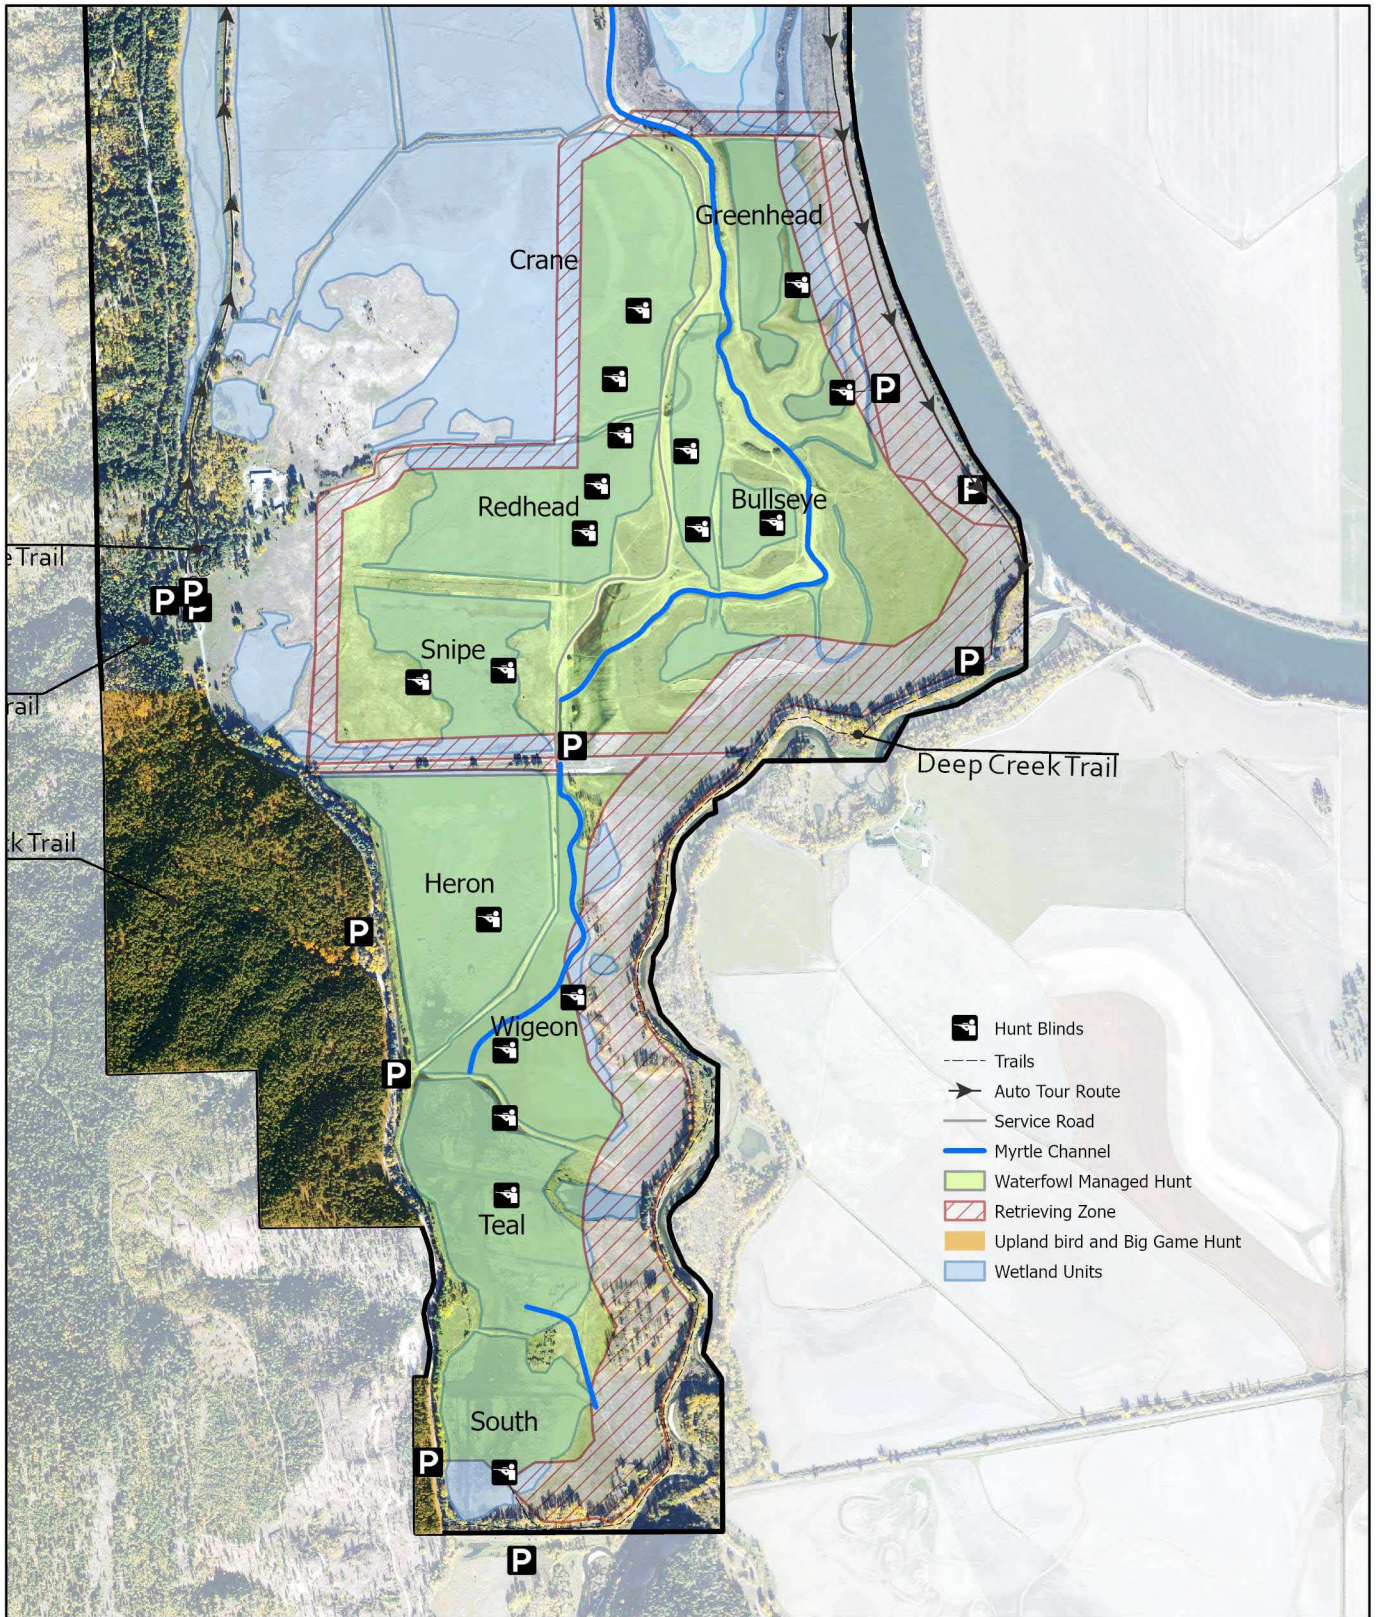

U.S. Fish & Wildlife Service
Kootenai National Wildlife Refuge

- Hunt Blinds
- Trails
- Auto Tour Route
- Service Road
- Myrtle Channel
- Waterfowl Managed Hunt
- Retrieving Zone
- Upland bird and Big Game Hunt
- Wetland Units

The USFWS makes no warranty for use of this map and cannot be held liable for actions or decisions based on map content. This map template is intended as a general guide for the creation of U.S. Fish and Wildlife maps at a small scale. Map image is the intellectual property of Esri and is used herein under license. Copyright © 2019 Esri and its licensors. All rights reserved.