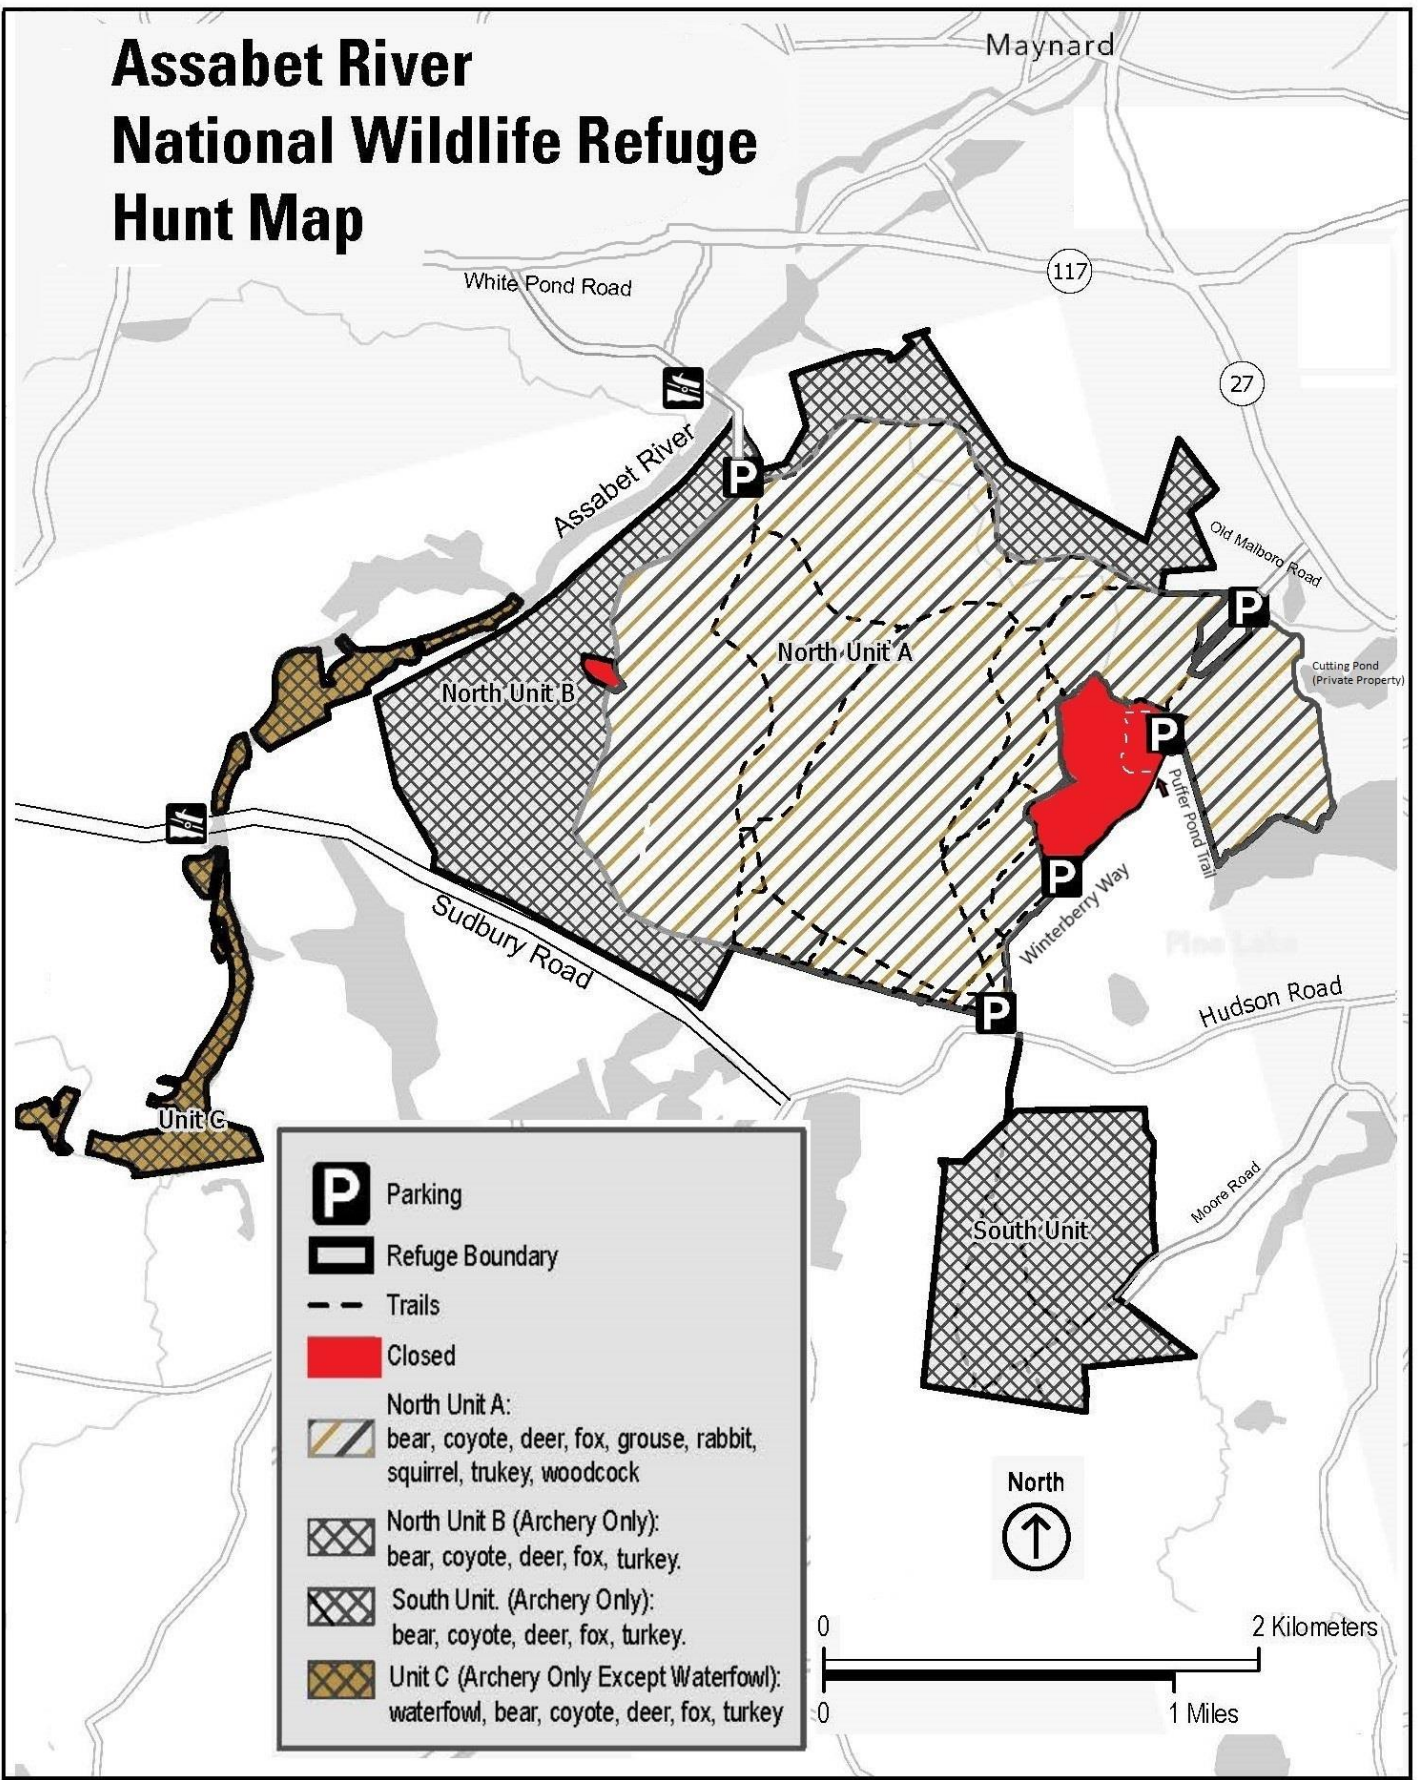

Assabet River National Wildlife Refuge Hunt Map

P	Parking
	Refuge Boundary
	Trails
	Closed
	North Unit A: bear, coyote, deer, fox, grouse, rabbit, squirrel, turkey, woodcock
	North Unit B (Archery Only): bear, coyote, deer, fox, turkey.
	South Unit. (Archery Only): bear, coyote, deer, fox, turkey.
	Unit C (Archery Only Except Waterfowl): waterfowl, bear, coyote, deer, fox, turkey