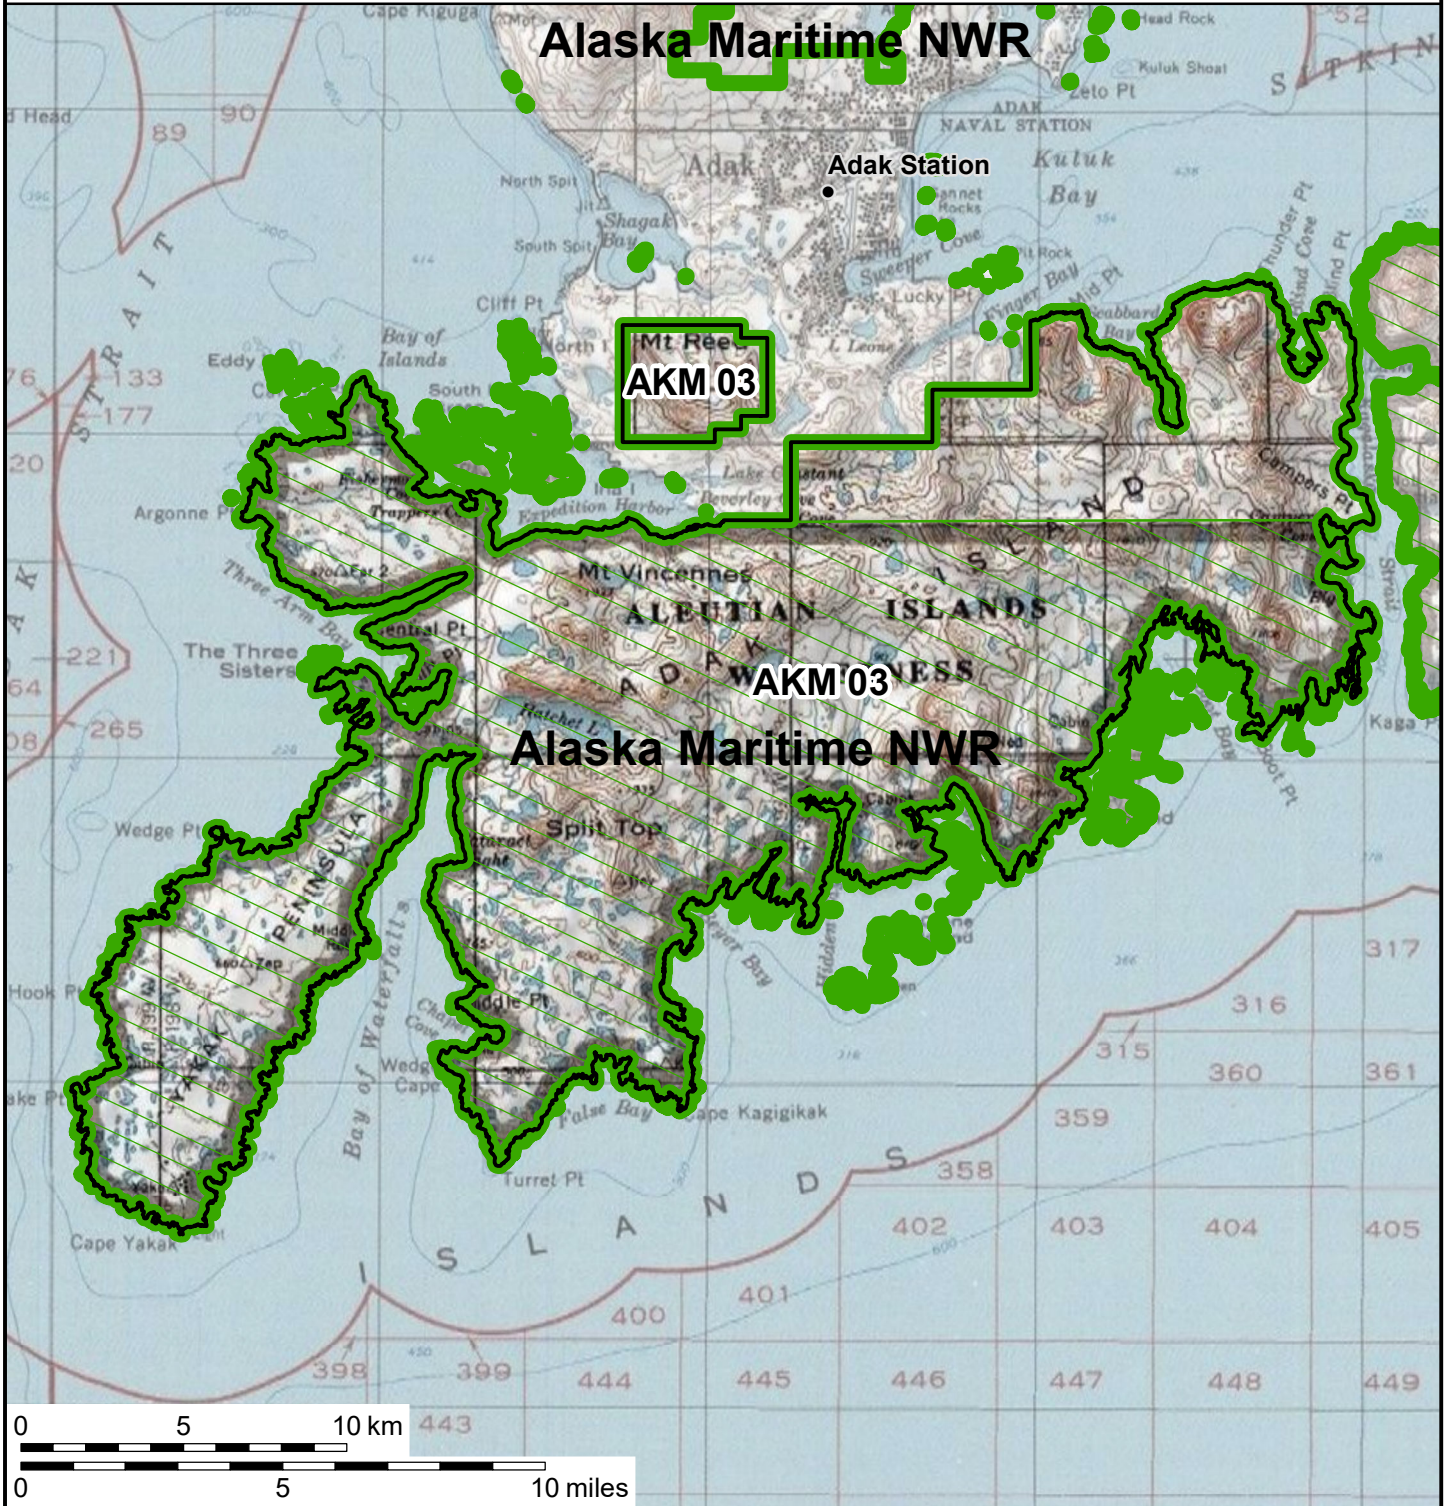

Alaska Maritime National Wildlife Refuge  
Alaska

Map Scale = 1:232,000

Land status is current to 10/01/2020

-  Guide Use Area boundary
-  National Wildlife Refuge boundary
-  Designated Wilderness
-  Selected Land
-  Private Land