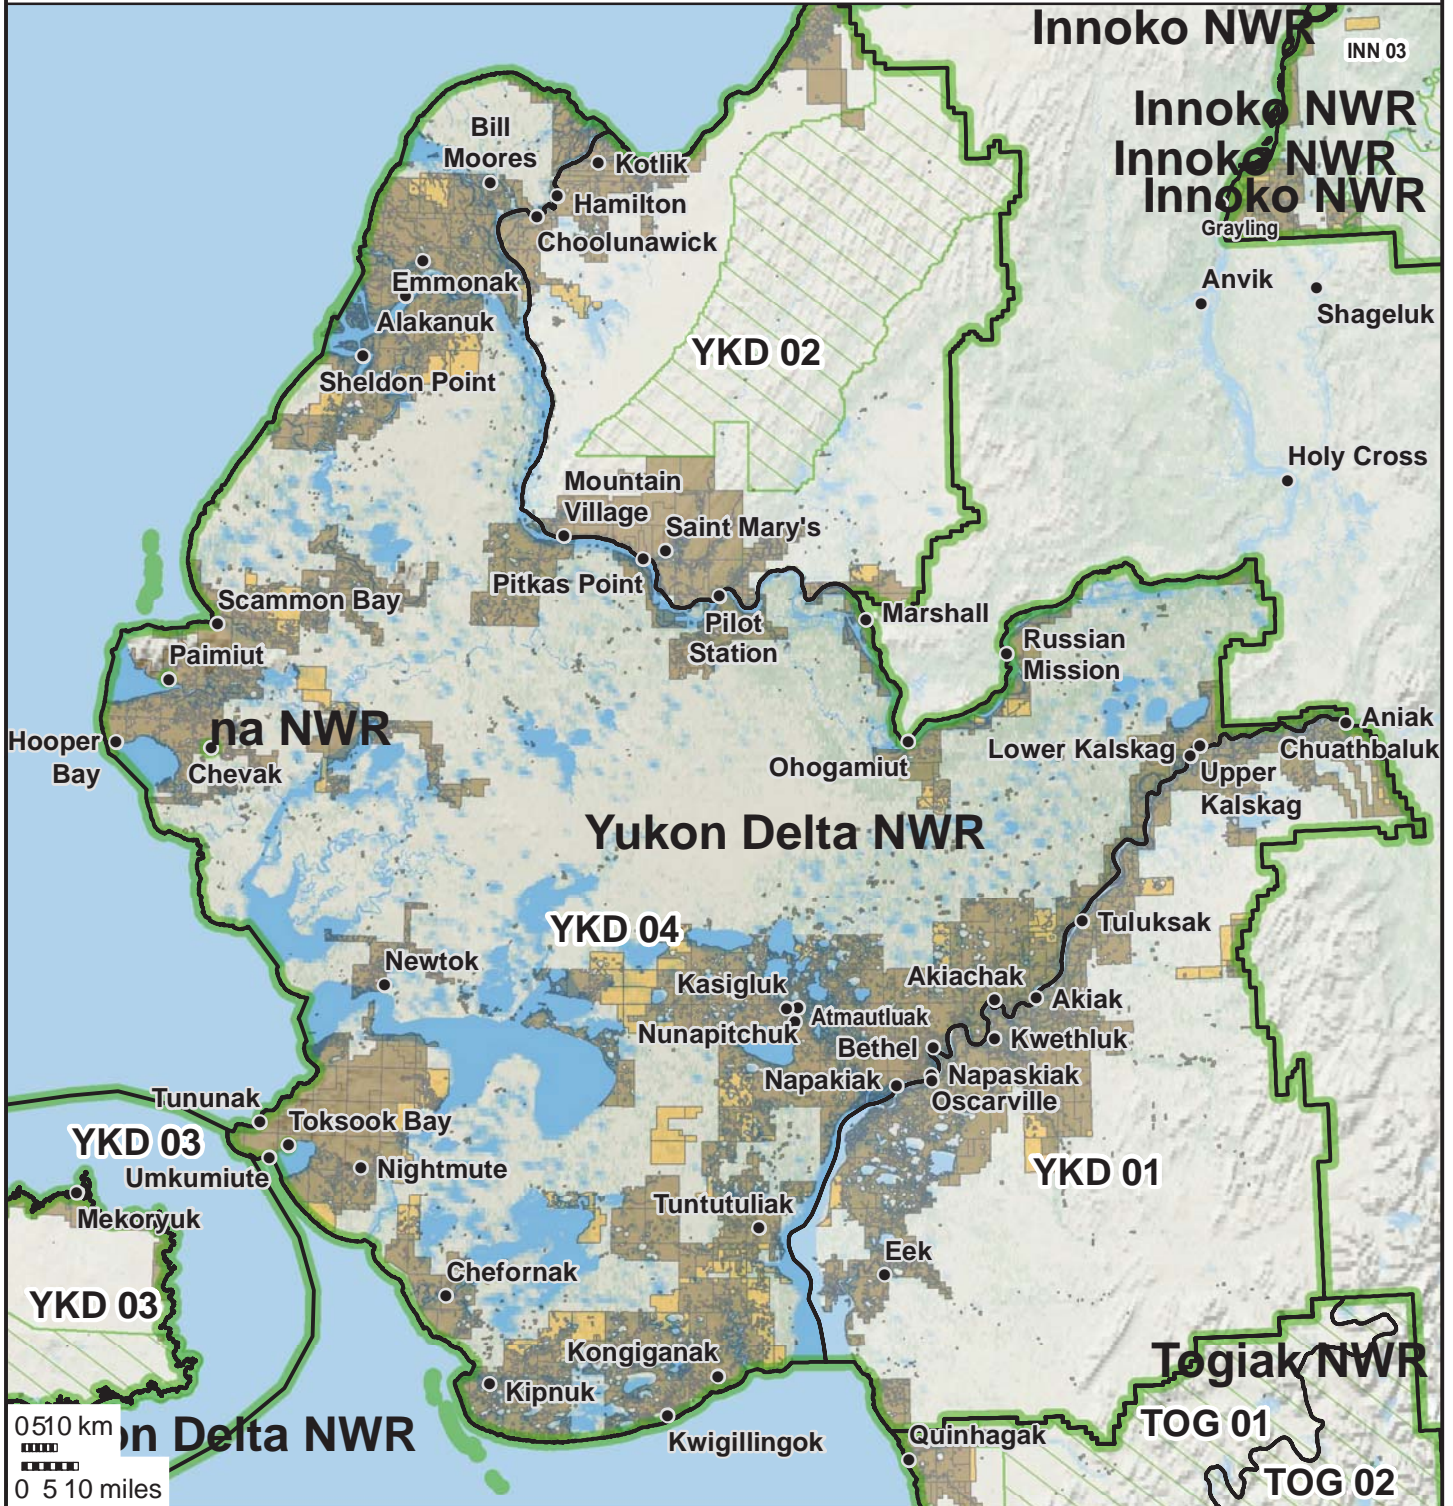

U.S. Fish & Wildlife Service

Yukon Delta National Wildlife Refuge
Alaska

Guide Use Area YKD 04

0 5 10 miles
0 5 10 kilometers

Map Scale = 1:2,140,000
Land status is current to 10/1/2017

-  Guide Use Area boundary
-  National Wildlife Refuge boundary
-  Designated Wilderness
-  Selected Land
-  Private Land