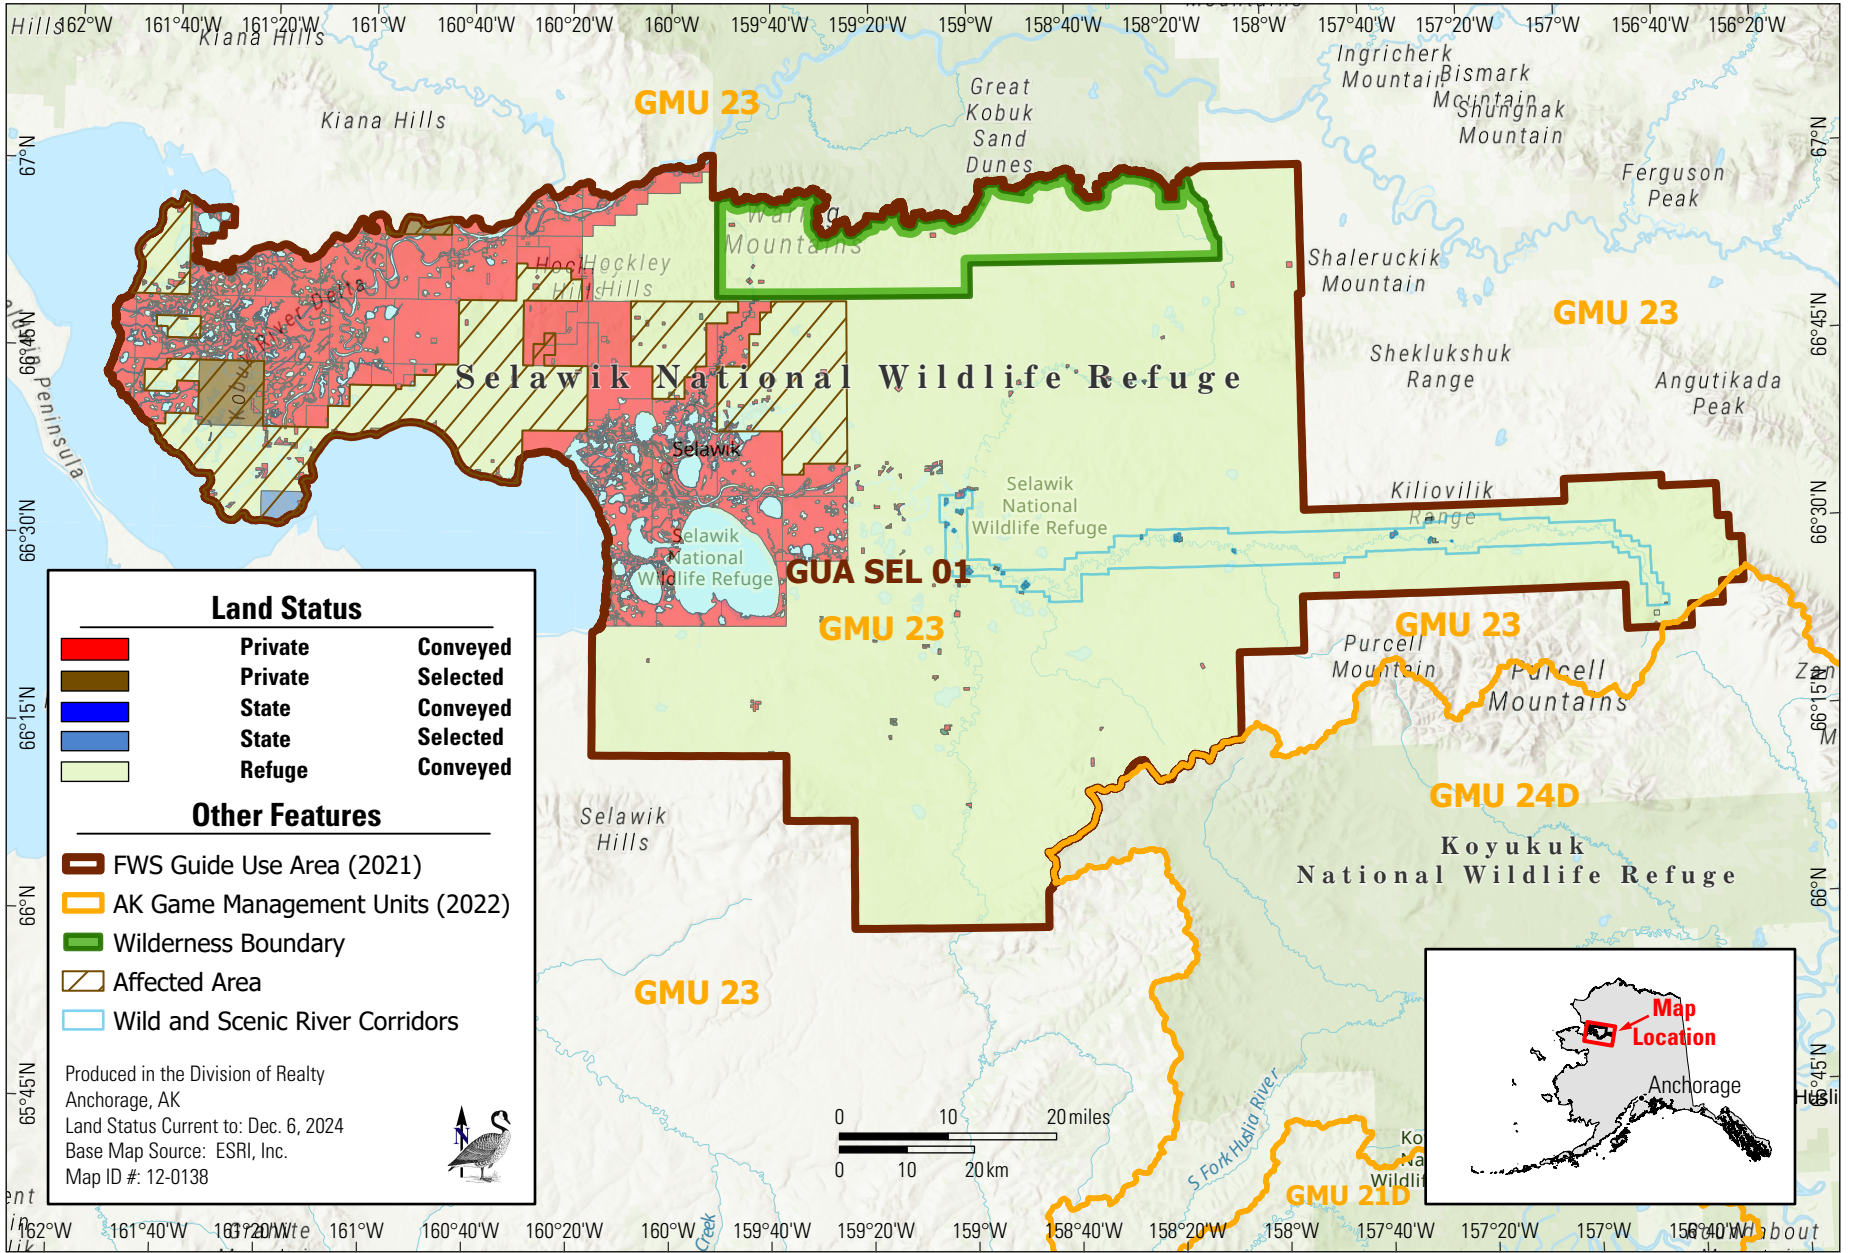

U.S. Fish & Wildlife Service
Selawik National Wildlife Refuge
Alaska

*Area Not Authorized for Commercial
 Transporters and Guides*
USFWS Guide Use Area & ADFG Game Management Units

Land Status		
	Private	Conveyed
	Private	Selected
	State	Conveyed
	State	Selected
	Refuge	Conveyed

Other Features	
	FWS Guide Use Area (2021)
	AK Game Management Units (2022)
	Wilderness Boundary
	Affected Area
	Wild and Scenic River Corridors

Produced in the Division of Realty
 Anchorage, AK
 Land Status Current to: Dec. 6, 2024
 Base Map Source: ESRI, Inc.
 Map ID #: 12-0138