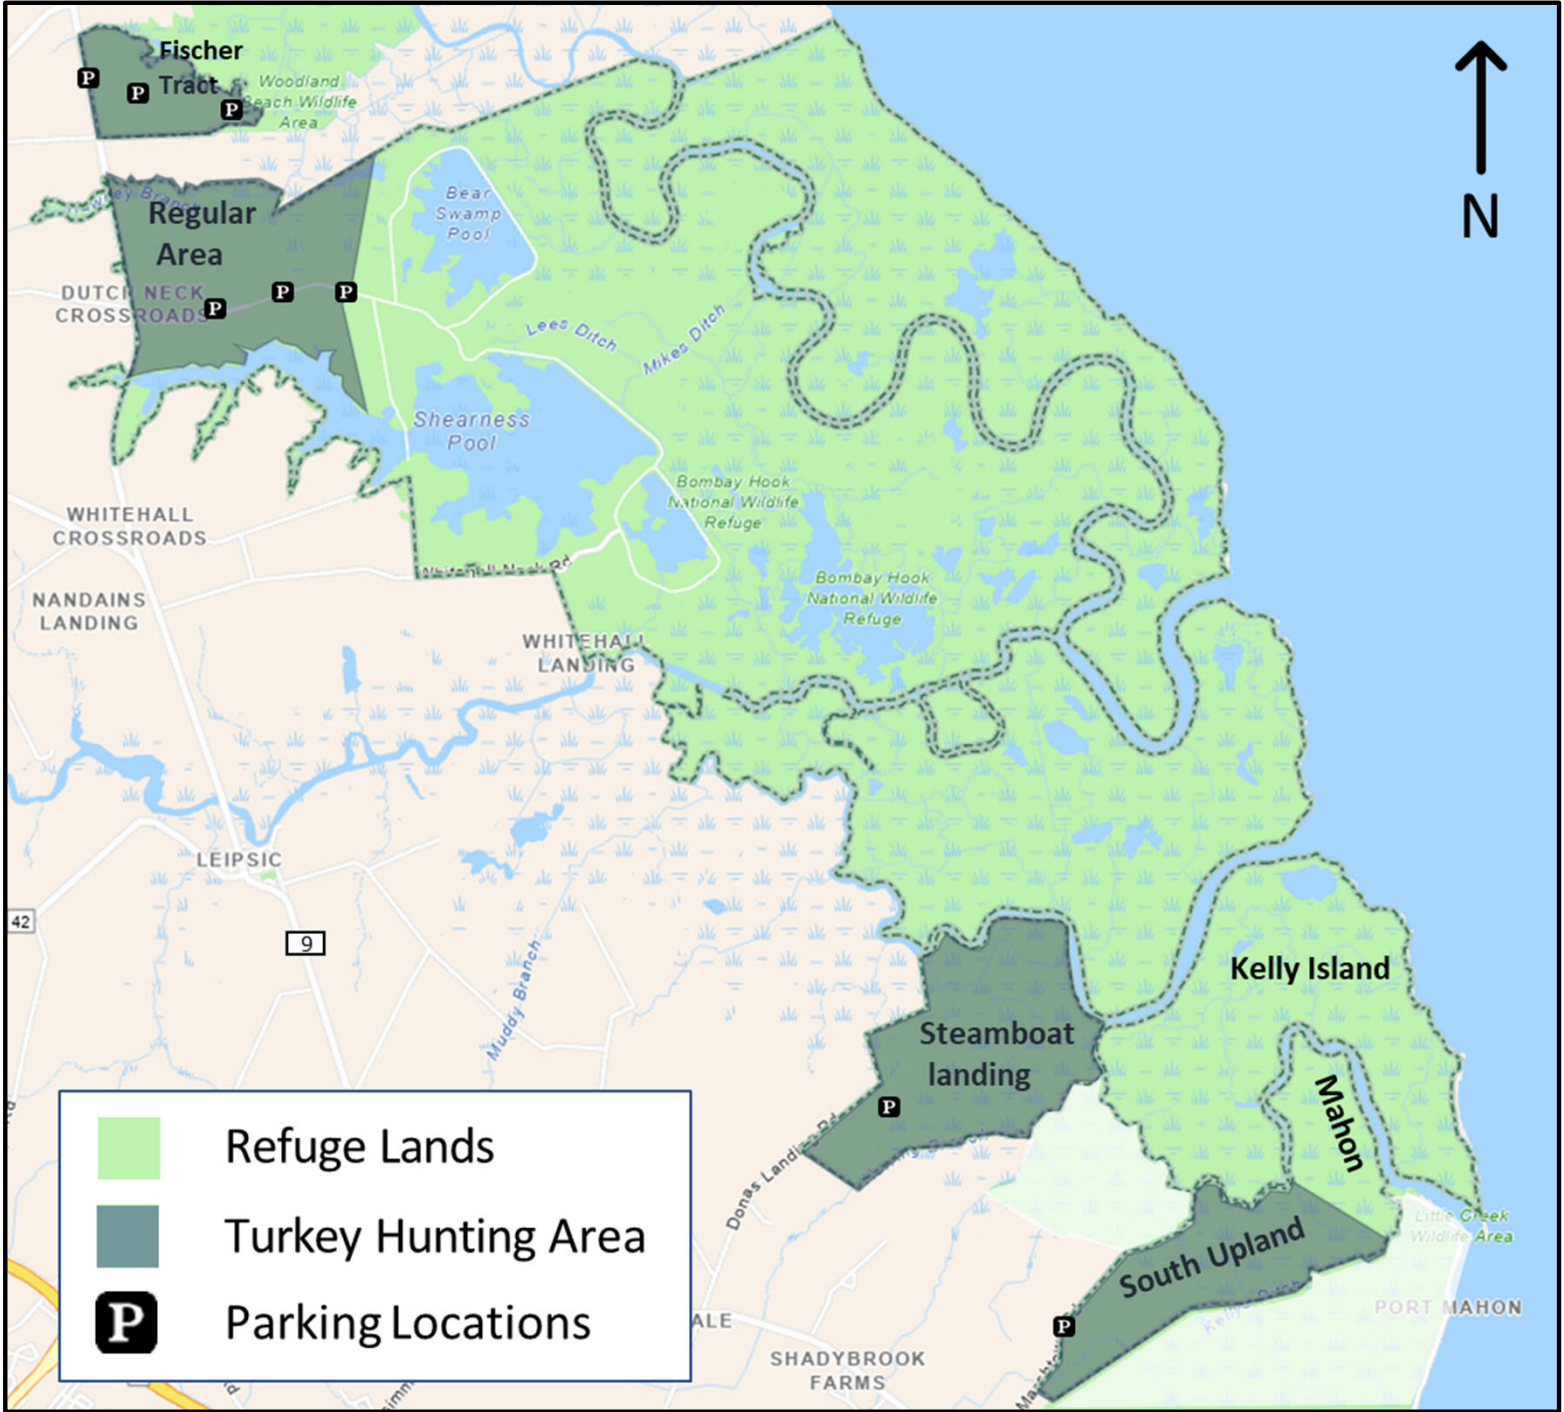

# Bombay Hook NWR Turkey Hunting Areas

THIS MAP IS FOR REFERENCE PURPOSES ONLY. THE BOUNDARY LINES SHOWN ARE APPROXIMATE. FOR BOUNDARY LINE INFORMATION, PLEASE CONTACT THE REFUGE OFFICE. PLEASE OBSERVE AND ADHERE TO ALL POSTED AREAS REFER TO REFUGE HUNTING REGULATIONS FOR AVAILABLE HUNTING OPPORTUNITIES INCLUDING HUNT DATES AND HUNT AREAS