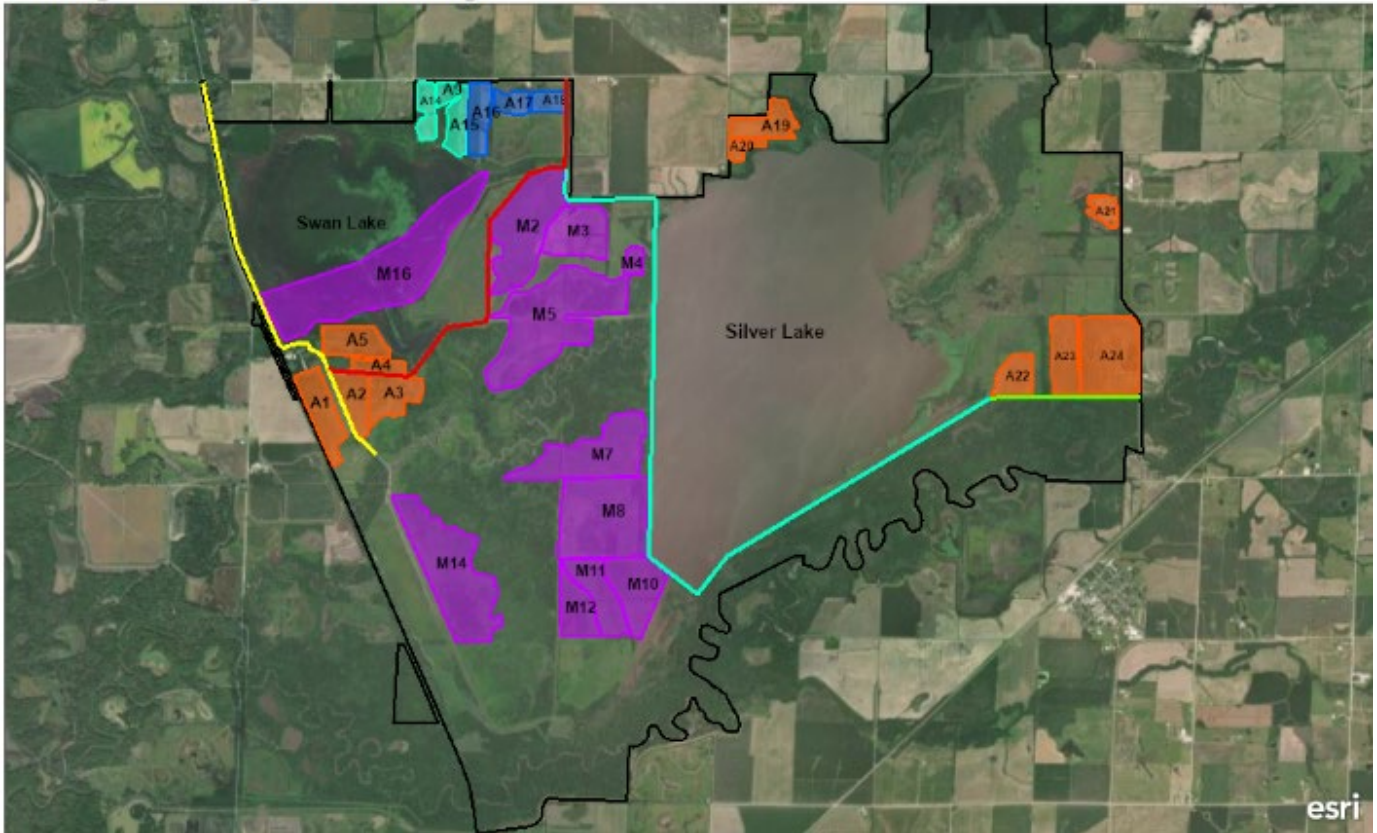

Package 2 General Ag Fields

Bid Solicitation Package 2 - General Ag Fields

General Ag Units and Road Access

1mi
Earthstar Geographics

1. Upon completion of harvesting the units the cooperators will meet with the refuge manager within 5 business days to notify him in writing of the completion date of each field.

Farming Bid Packages Road Mowing

Road Access to A1,2, M14,16
 Road Access to M2,5, A18
 Road Access to M3, 7, 8, 10, 11, 12
 Road Access to A22,23,24

Dove Units -1
 Dove Units - 2
 Moist Soil Haying Units
 Agriculture Units