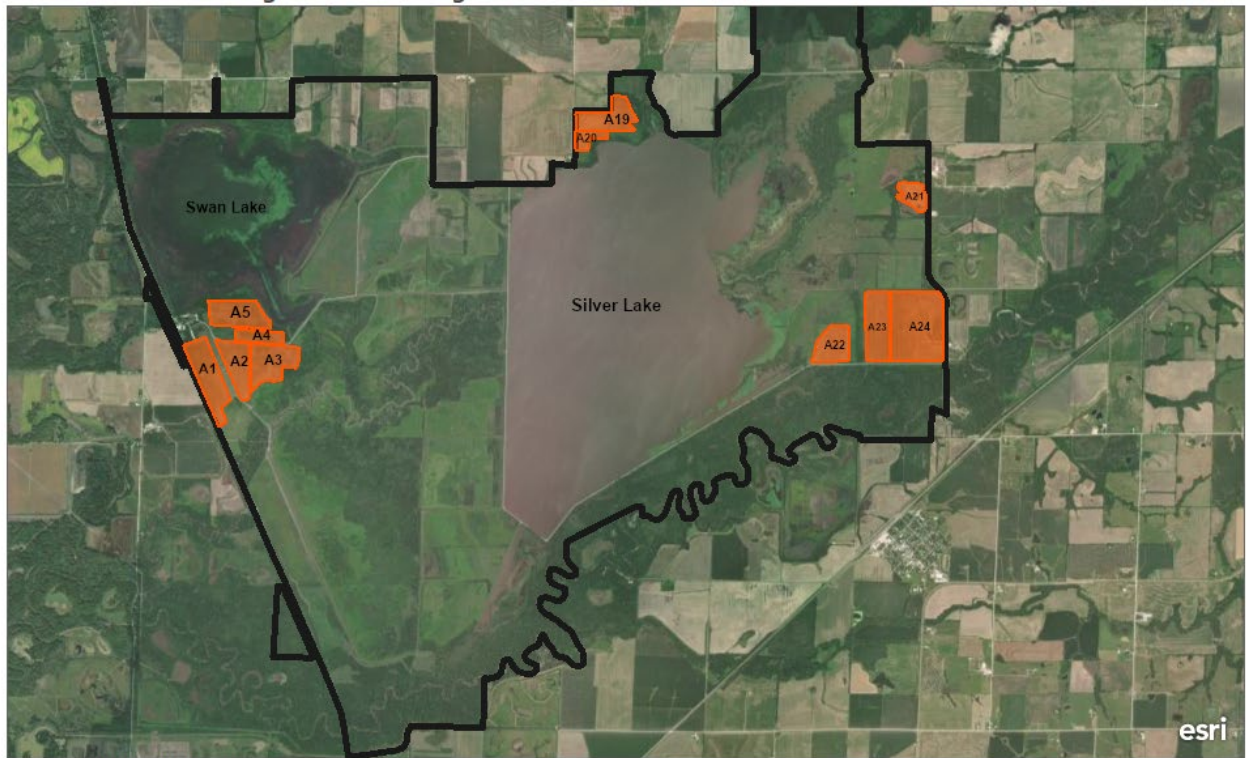

Package 2 General Ag Fields

Bid Solicitation Package 2 - General Ag Fields

General Ag Units and Road Access

1mi
Earthstar Geographics

1. Upon completion of harvesting the units the cooperators will meet with the refuge manager within 5 business days to notify him in writing of the completion date of each field.

Farming Bid Packages Road Mowing

Road Access to A1,2, M14,16
 Road Access to M2,5, A18
 Road Access to M3, 7, 8, 10, 11, 12
 Road Access to A22,23,24

Dove Units -1
 Dove Units - 2
 Moist Soil Haying Units
 Agriculture Units