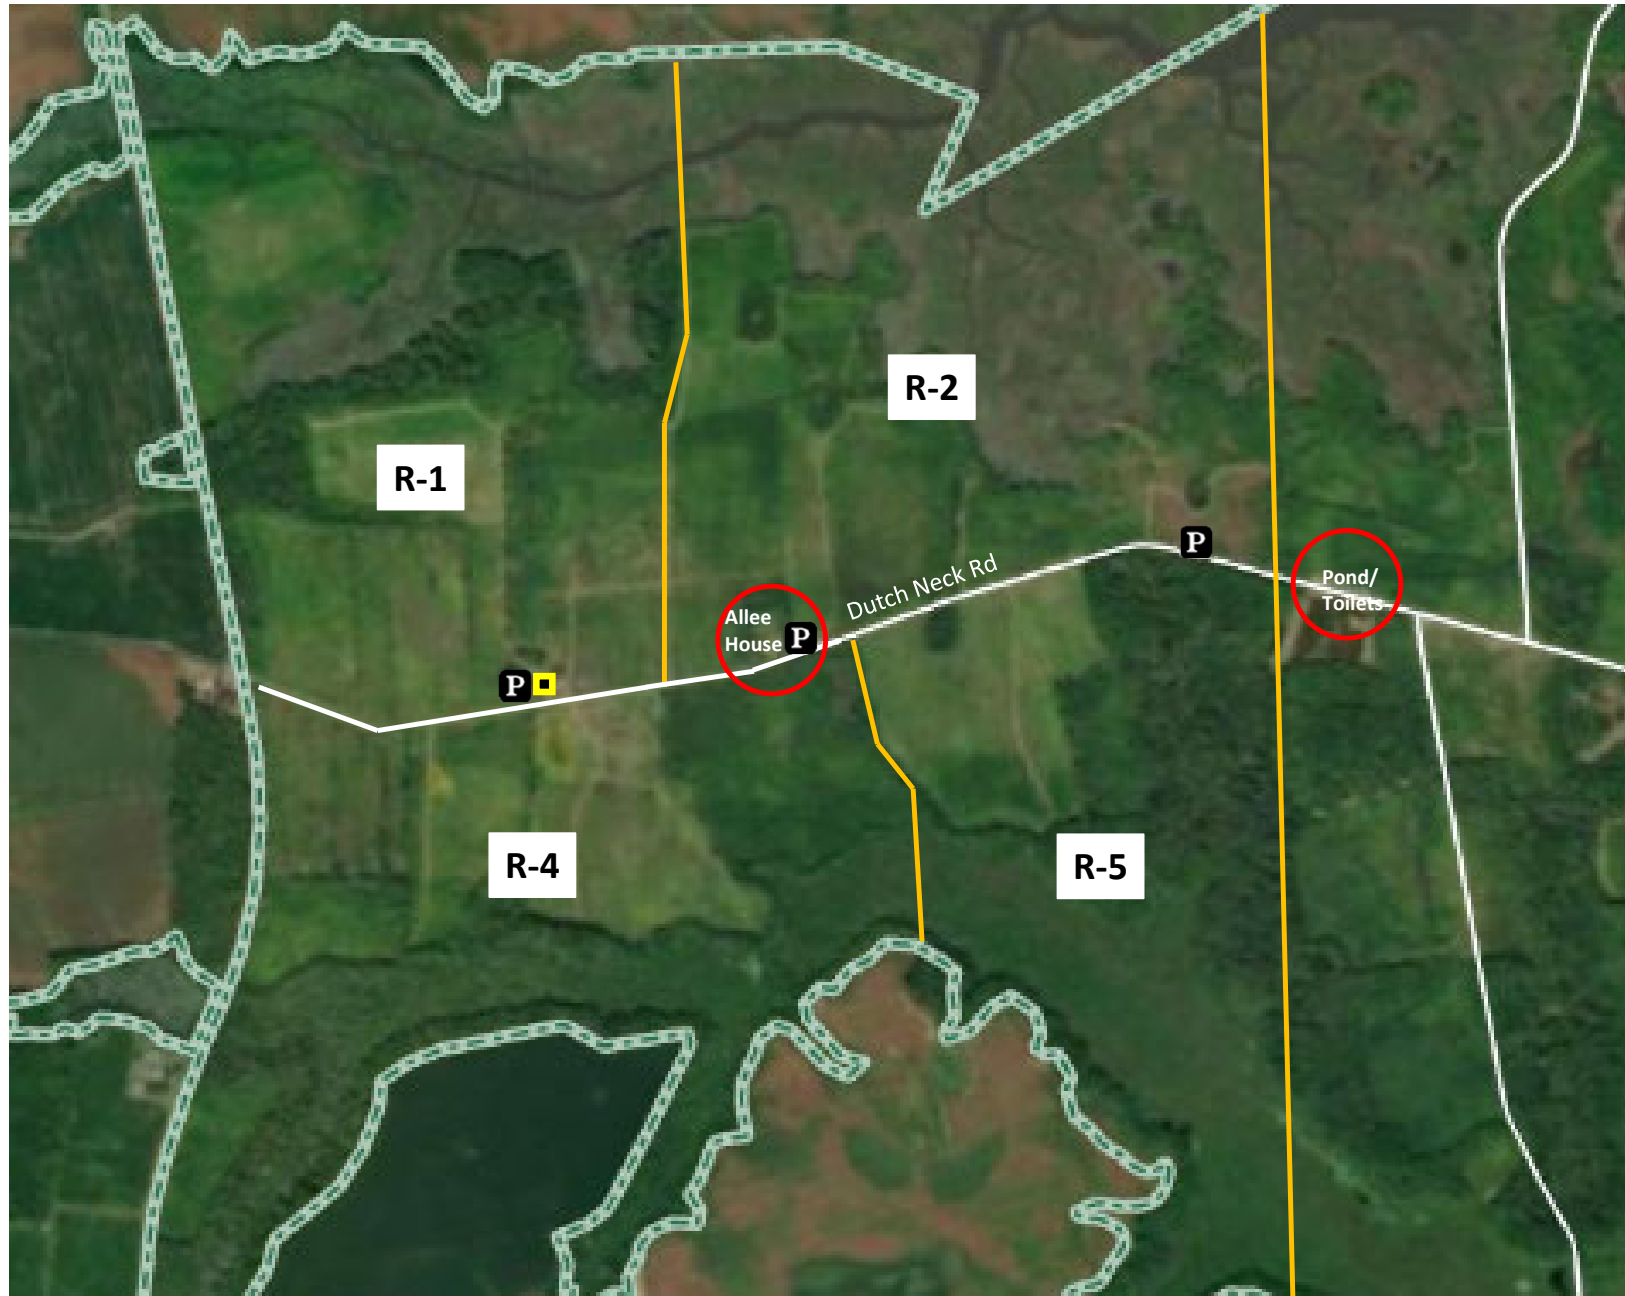

Bombay Hook NWR Regular Area Hunt Map

This map is for reference purposes only. The boundary lines shown are approximate. For boundary line information please contact the refuge office. Please observe and adhere to all posted areas. Refer to refuge hunting regulations for available hunting opportunities, including hunt dates and hunt areas.