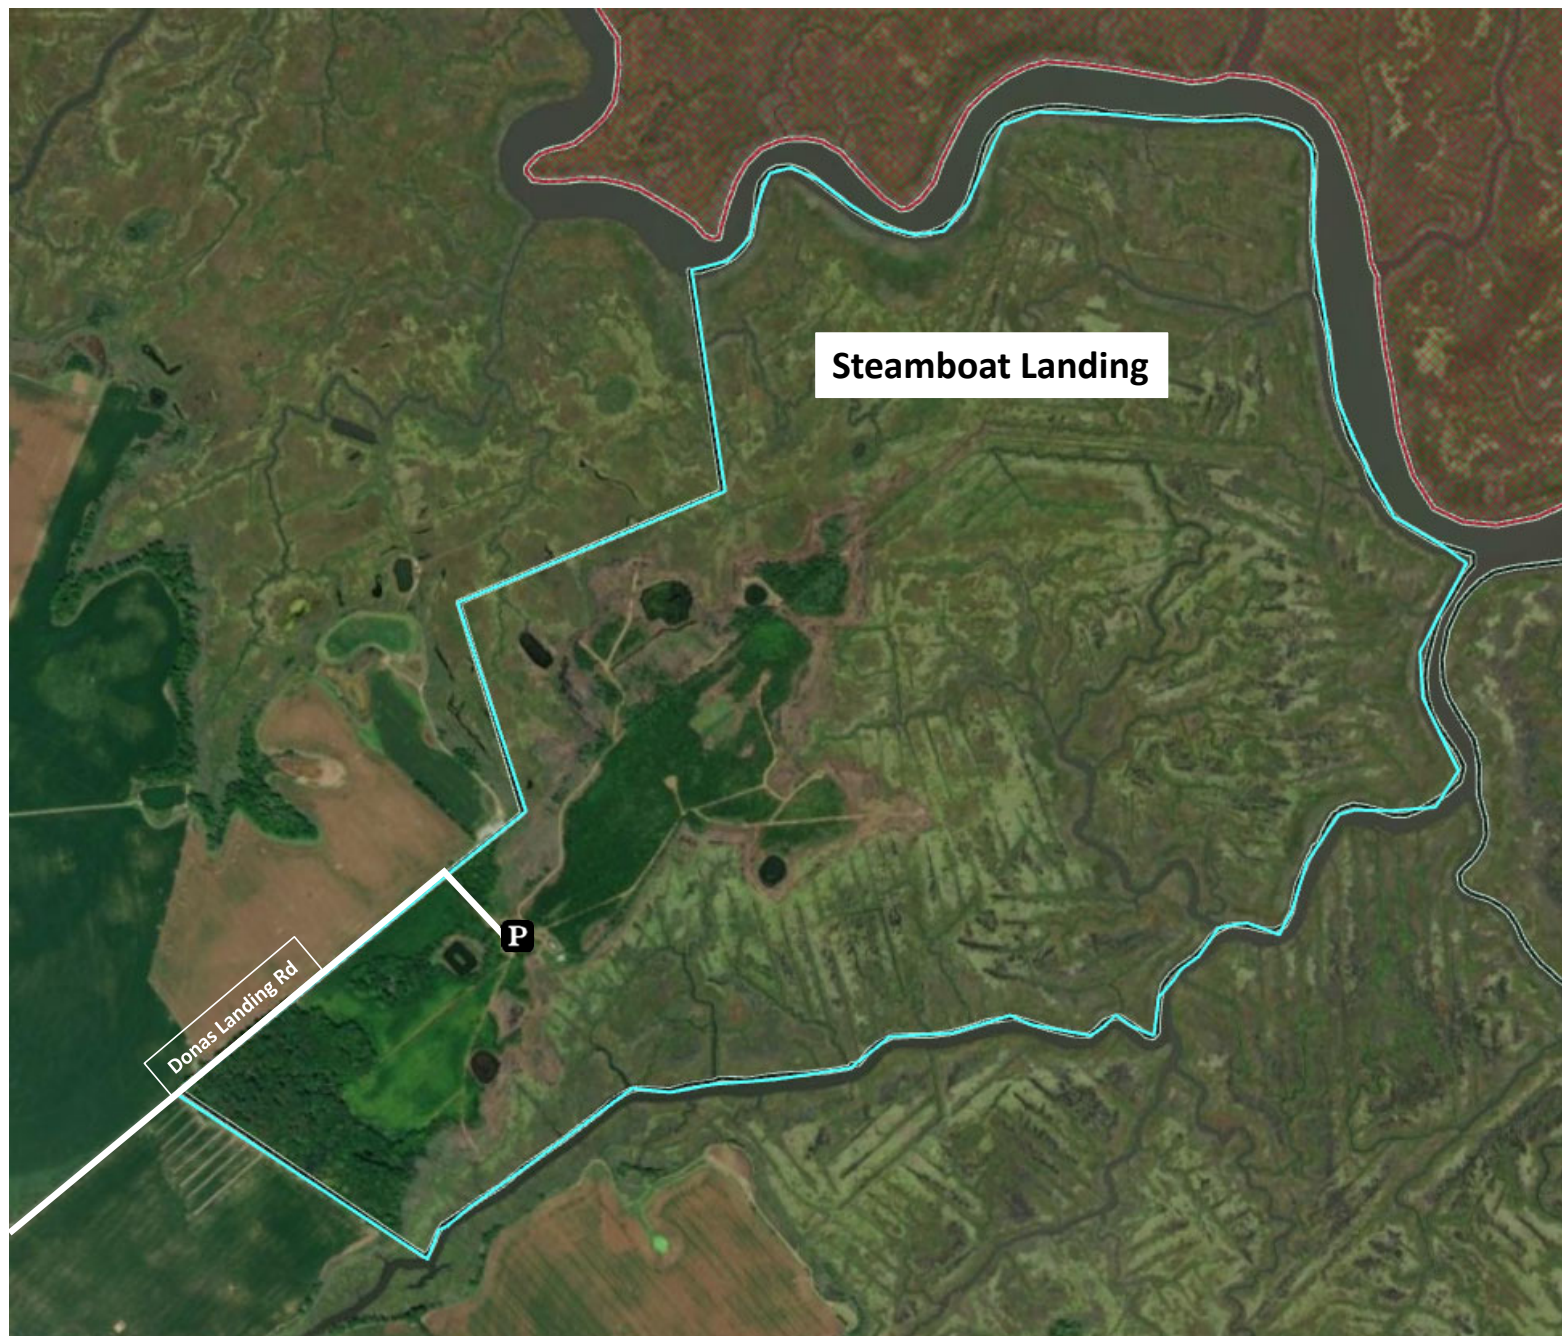

# Bombay Hook NWR Steamboat Landing Hunt Map

This map is for reference purposes only. The boundary lines shown are approximate. For boundary line information please contact the refuge office. Please observe and adhere to all posted areas. Refer to refuge hunting regulations for available hunting opportunities, including hunt dates and hunt areas.