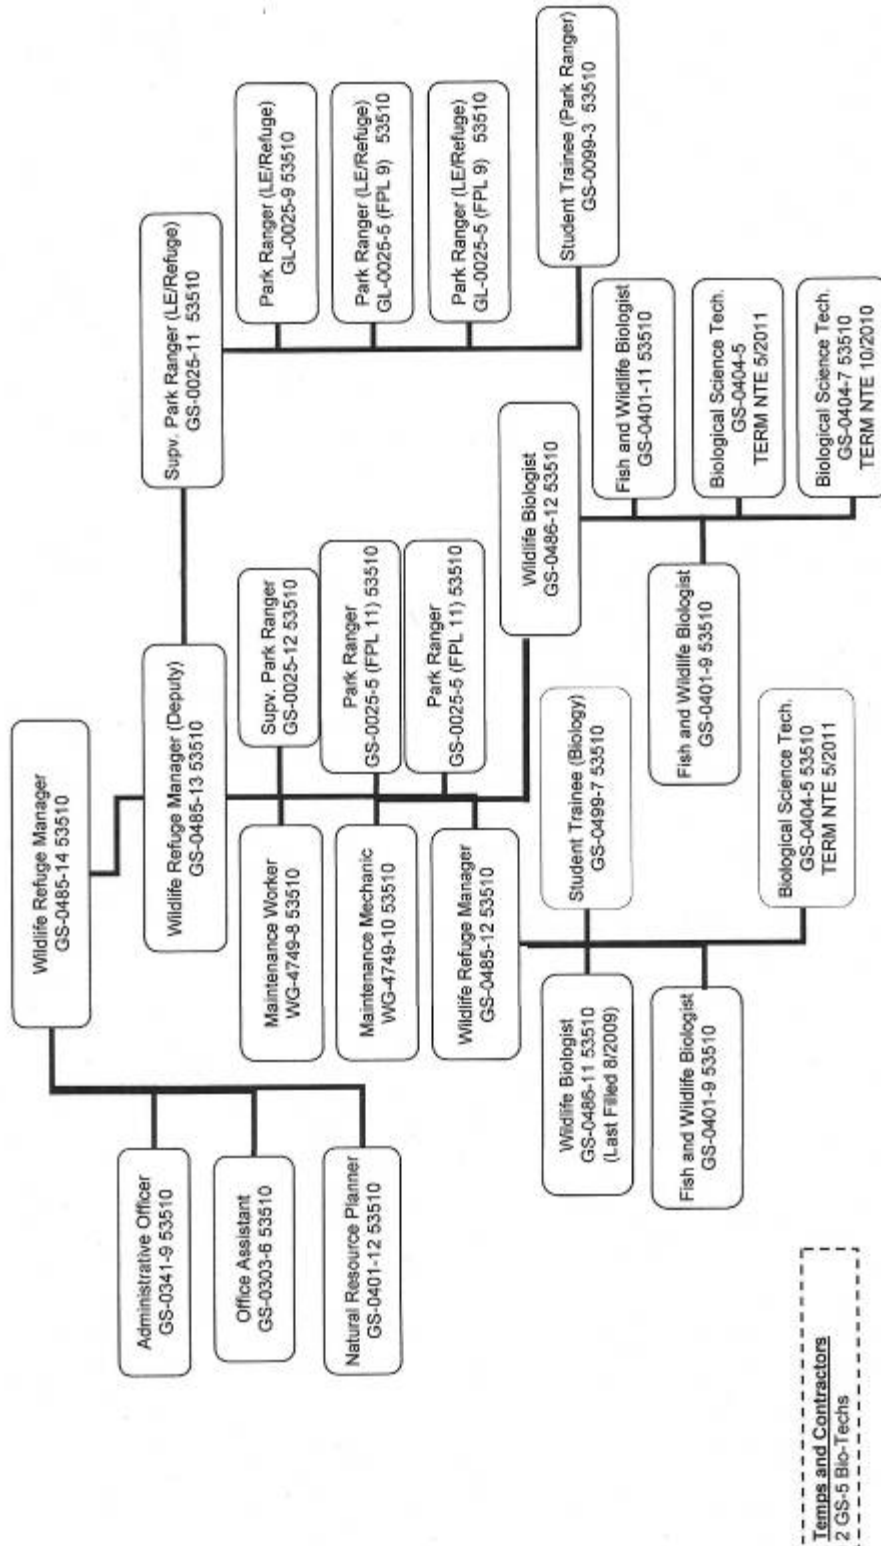

Appendix E

Erin Victory/TCI

Nomans Land Island's southern shore

Staffing Charts

Eastern Massachusetts National Wildlife Refuge Complex (Assabet River/Great Meadows/Mashpee/Massasoit /Monomoy/Nantucket/Nomans Land Island/Oxbow)

Alternative A: Current Staffing Chart

Eastern Massachusetts National Wildlife Refuge Complex (Assabet River/Great Meadows/Mashpee/Massasoit /Monomoy/Nantucket/Nomans Land Island/Oxbow)
 Alternative B: Proposed Staffing Chart

Eastern Massachusetts National Wildlife Refuge Complex (Assabet River/Great Meadows/Mashpee/Massasoit /Monomoy/Nantucket/Nomans Land Island/Oxbow)
 Alternative C: Proposed Staffing Chart (Same as Alternative A)