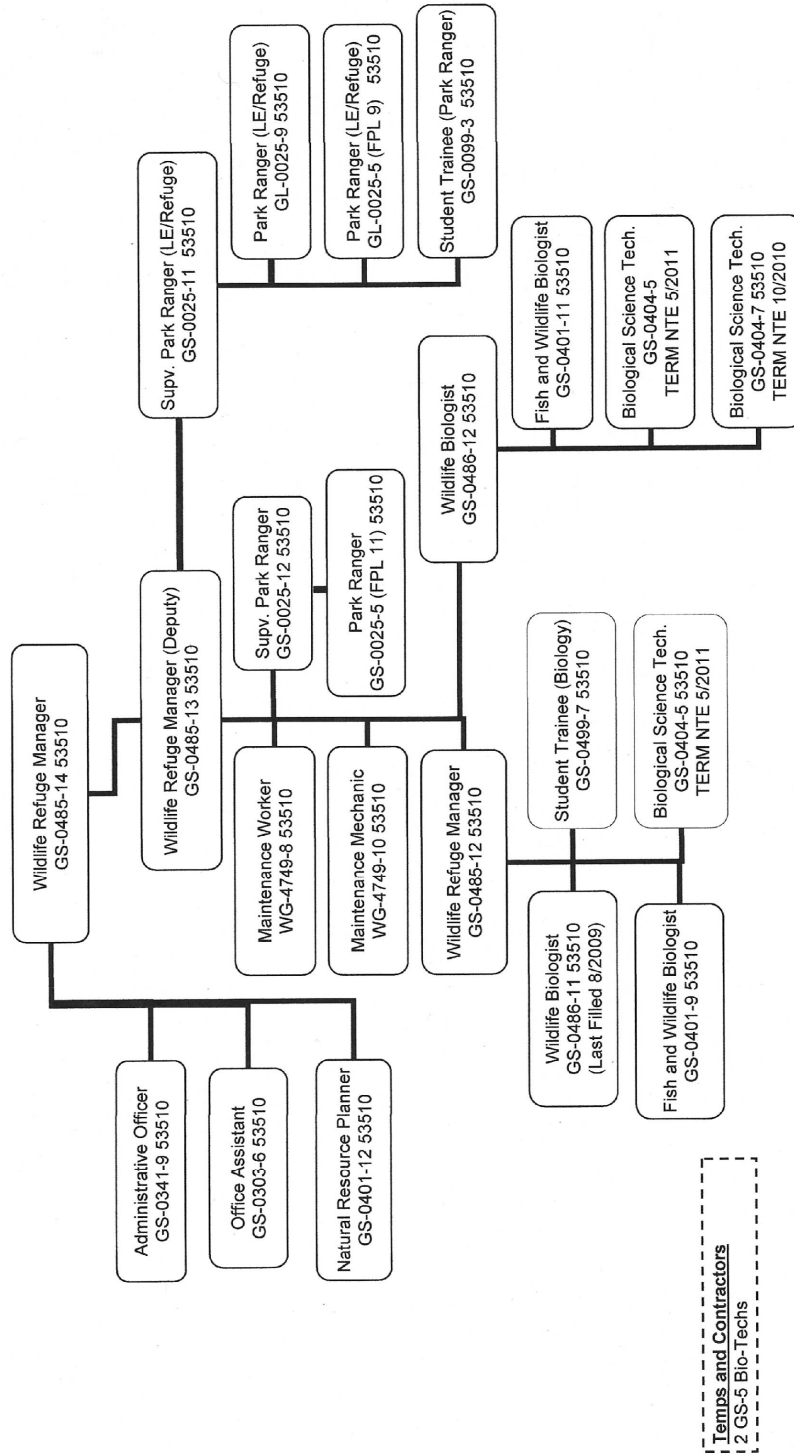

Appendix E

Erin Victory/TCI

Nomans Land Island's southern shore

Staffing Charts

Eastern Massachusetts National Wildlife Refuge Complex (Assabet River/Great Meadows/Mashpee/Massasoit /Monomoy/Nantucket/Nomans Land Island/Oxbow)

Alternative A: Current Staffing Chart

Eastern Massachusetts National Wildlife Refuge Complex (Assabet River/Great Meadows/Mashpee/Massasoit /Monomoy/Nantucket/Nomans Land Island/Oxbow)
 Alternative B: Proposed Staffing Chart

Eastern Massachusetts National Wildlife Refuge Complex (Assabet River/Great Meadows/Mashpee/Massasoit /Monomoy/Nantucket/Nomans Land Island/Oxbow)
 Alternative C: Proposed Staffing Chart (Same as Alternative A)