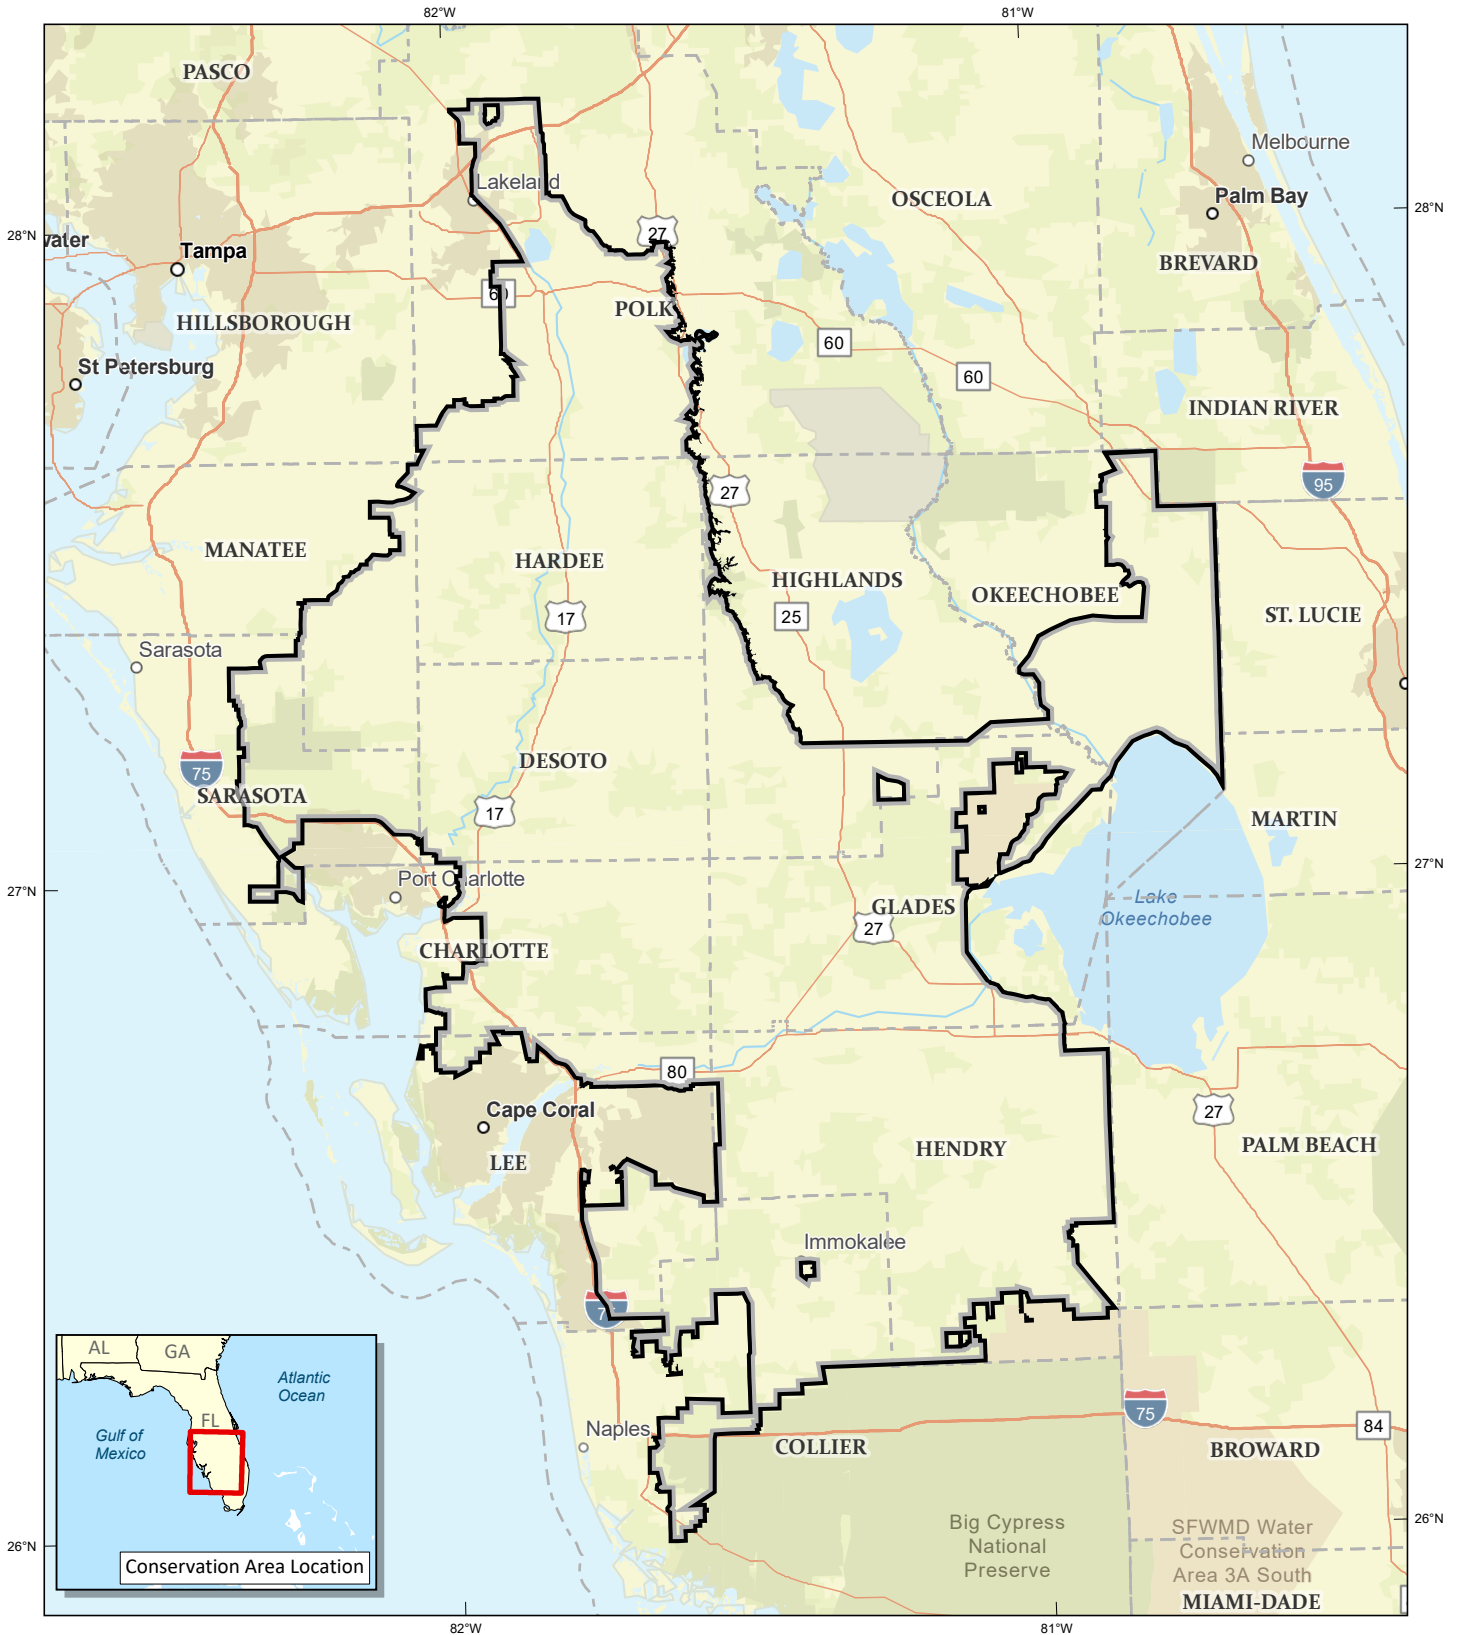

# Proposed Everglades to Gulf Conservation Area

Charlotte, Collier, DeSoto, Glades, Hardee, Hendry, Highlands, Lee, Manatee, Okeechobee, Polk and Sarasota Counties

Produced in the Division of Planning  
 Atlanta, Georgia  
 Map Date: 9/15/2023  
 Primary Data Sources: USFWS  
 Basemap: ESRI  
 FDEP Albers HARN- NAD 83  
 ArcGIS Pro v3.1

- Proposed Conservation Area Boundary
- County Boundary