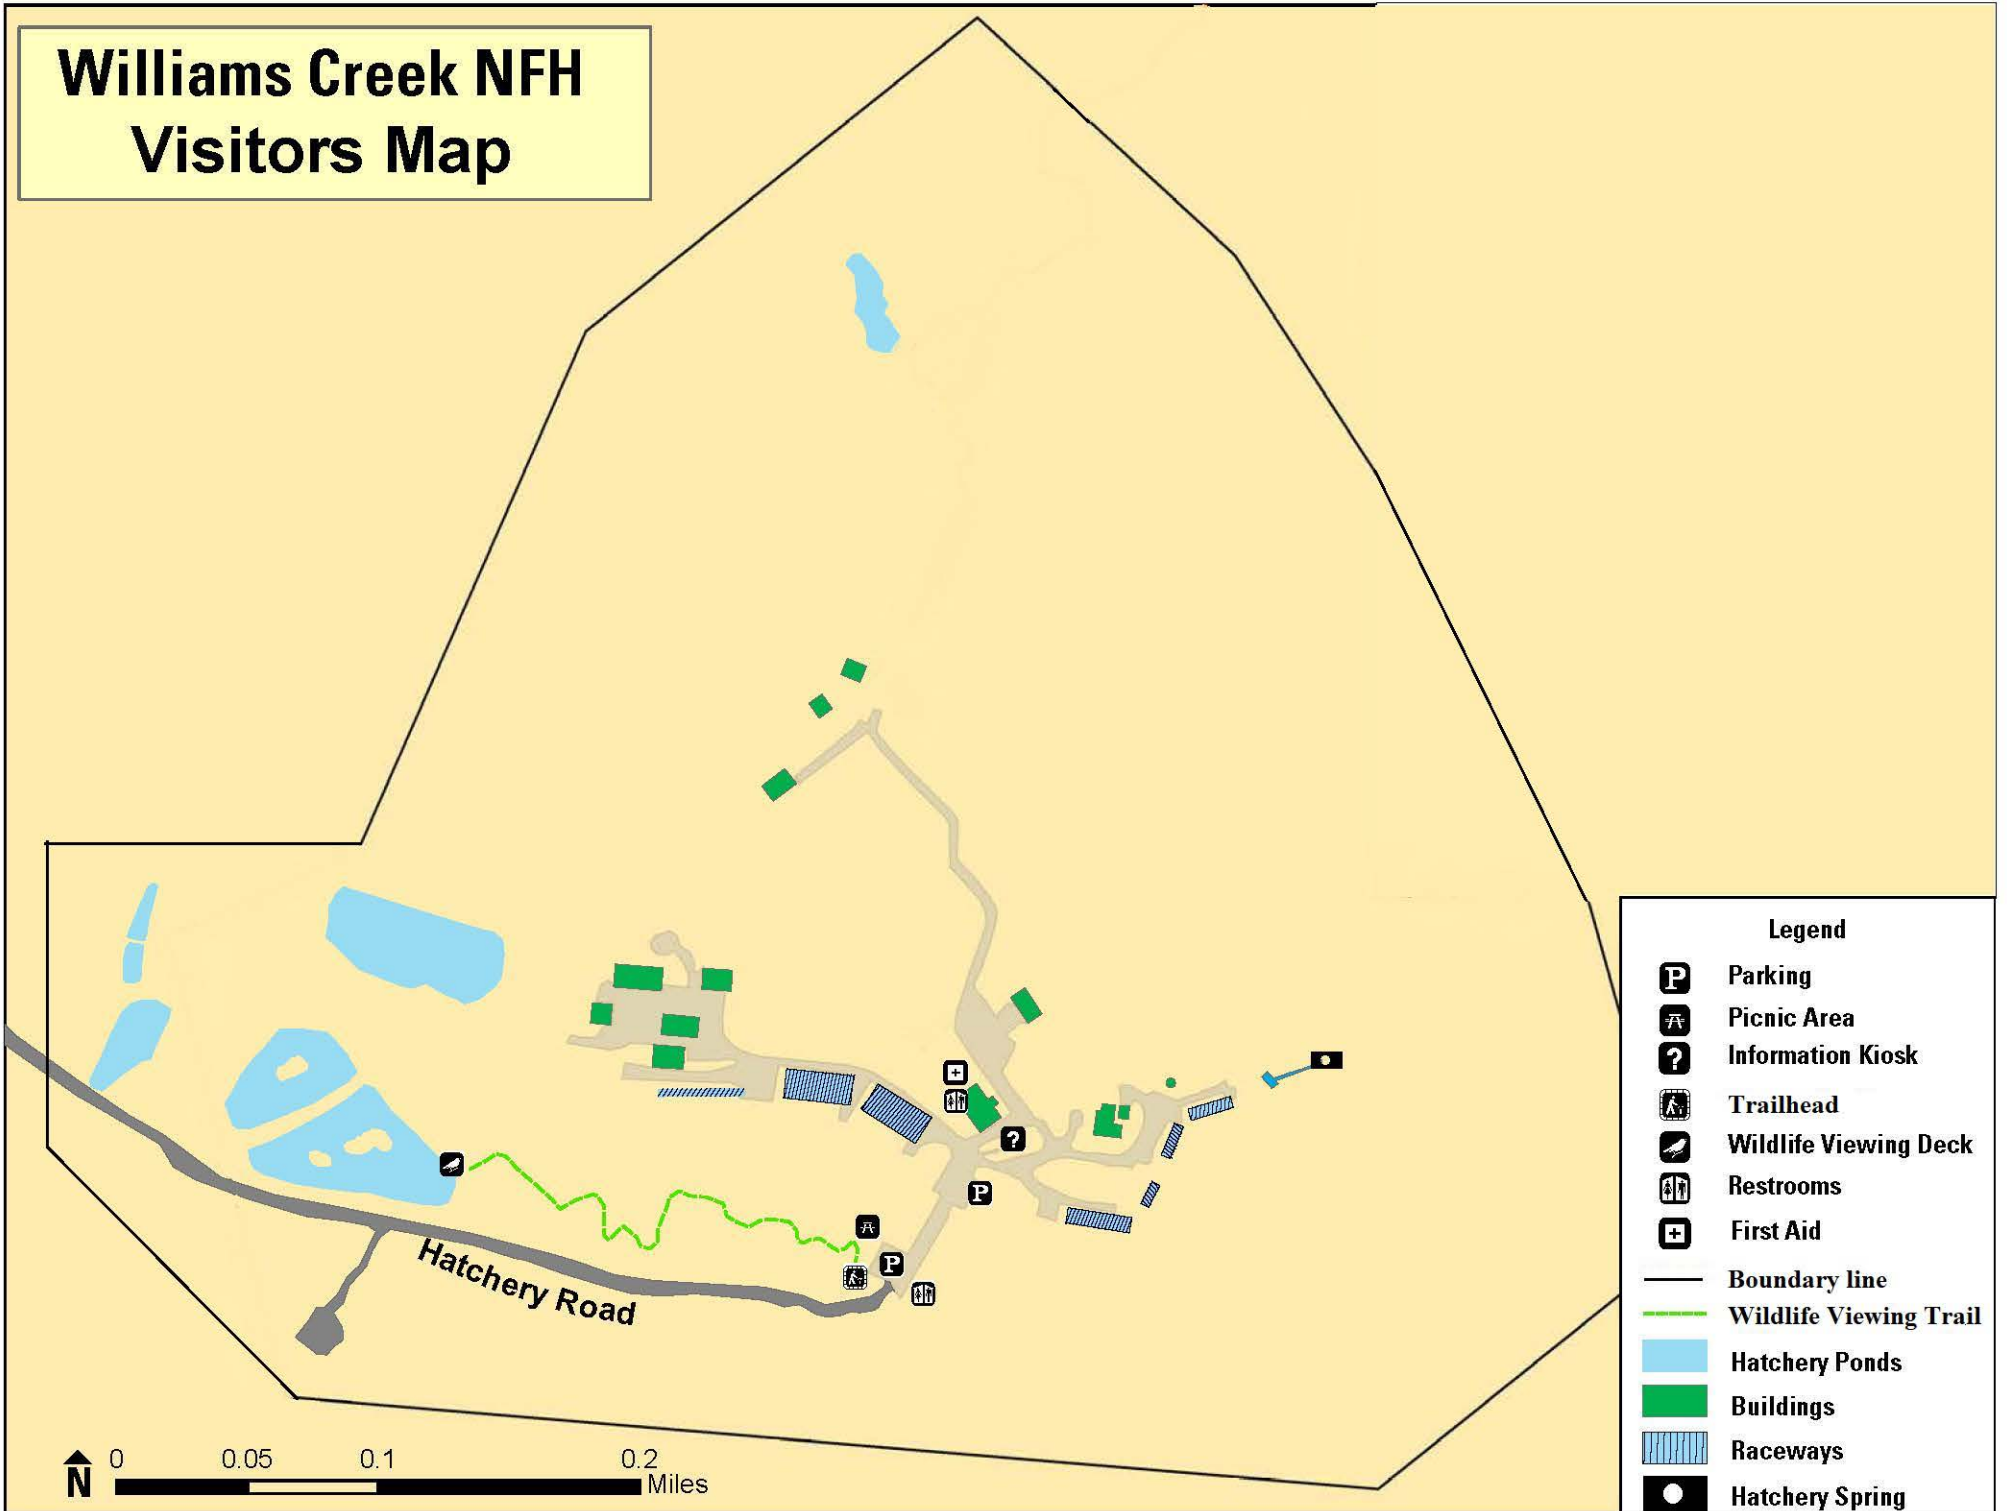

Williams Creek NFH Visitors Map

Legend

- Parking
- Picnic Area
- Information Kiosk
- Trailhead
- Wildlife Viewing Deck
- Restrooms
- First Aid
- Boundary line
- Wildlife Viewing Trail
- Hatchery Ponds
- Buildings
- Raceways
- Hatchery Spring

0 0.05 0.1 0.2 Miles